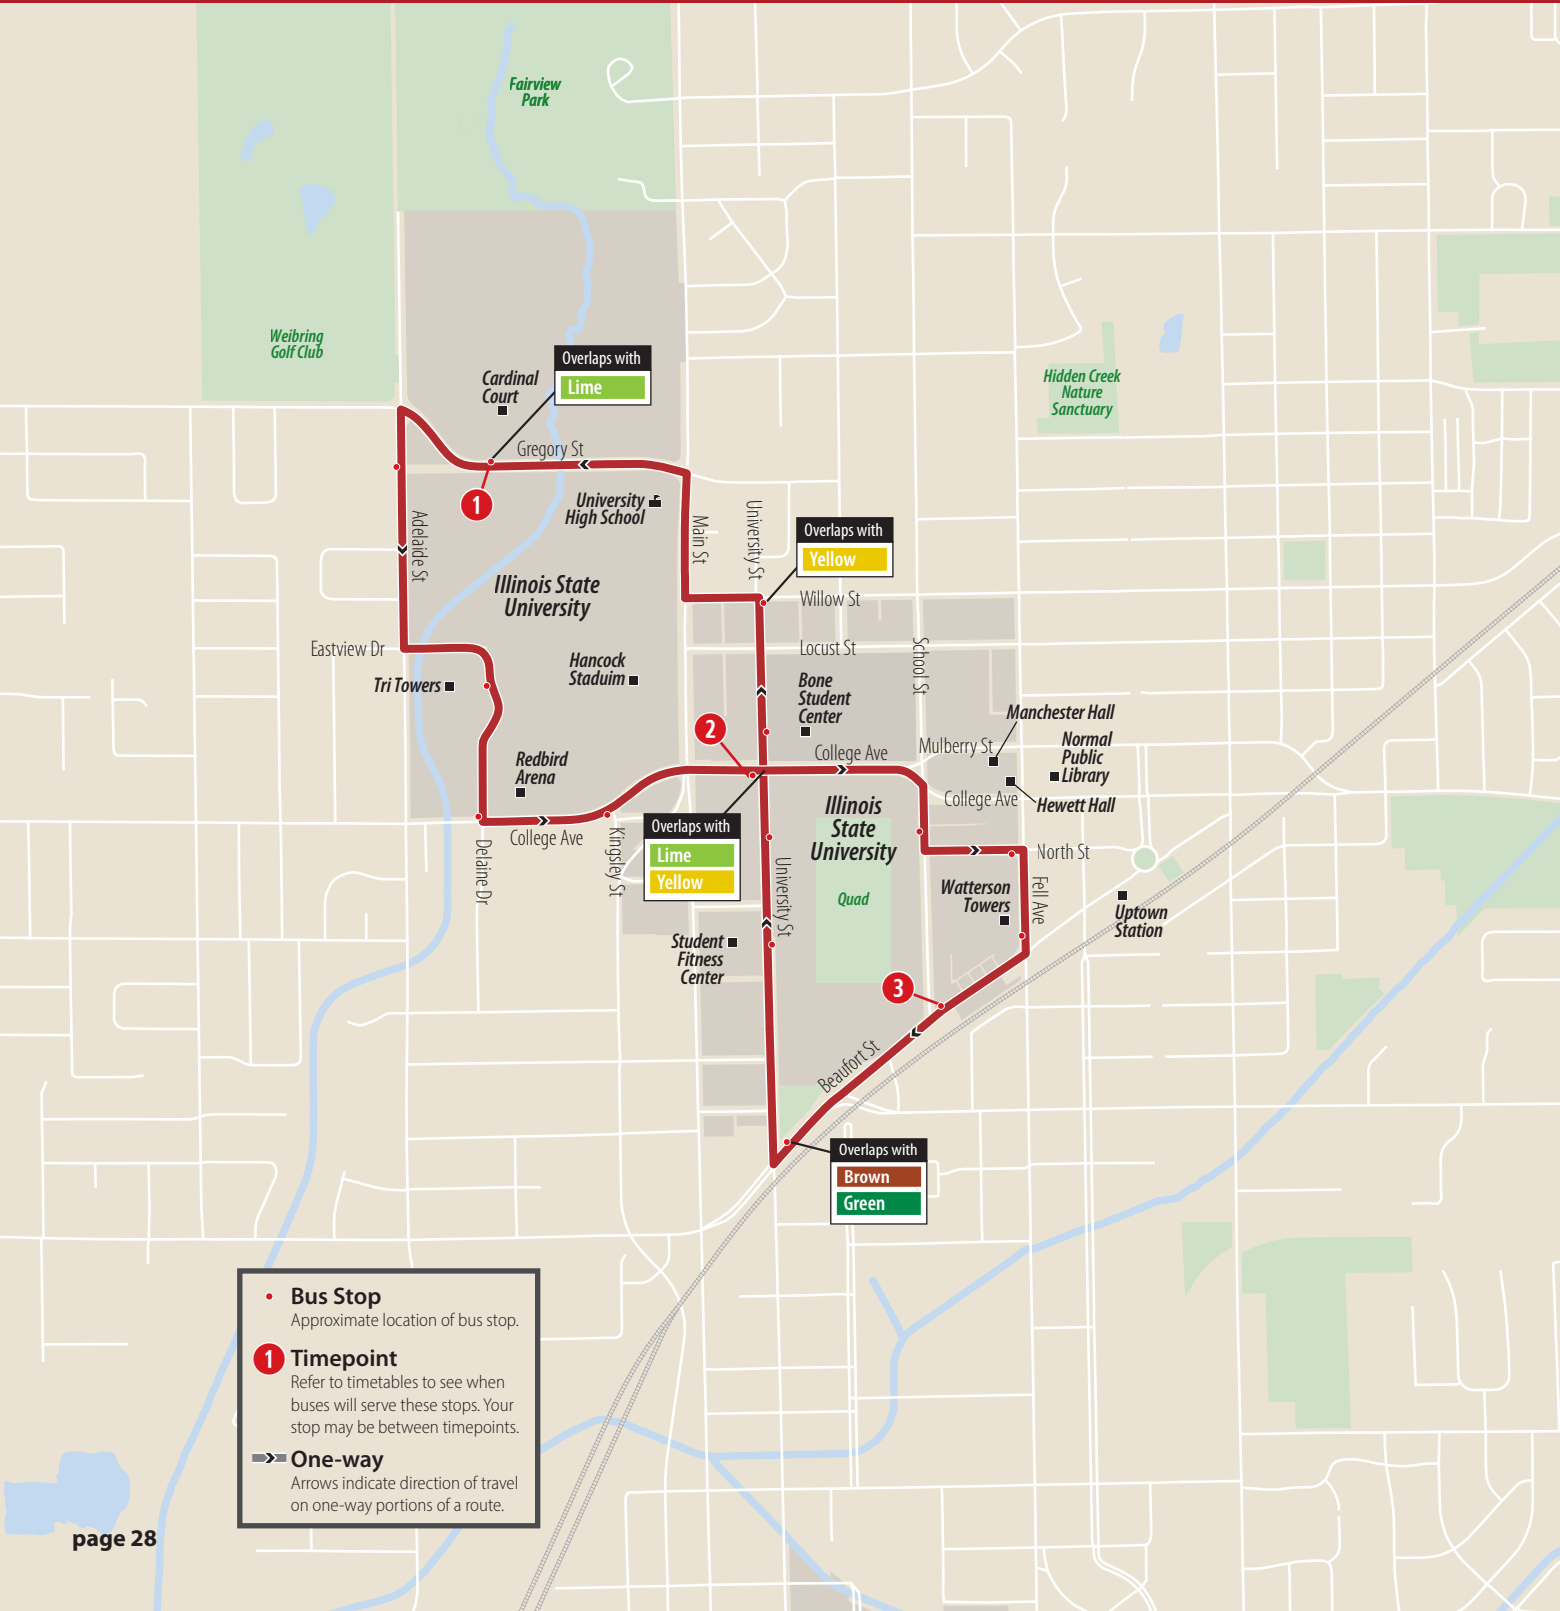

# Redbird Express - Reduced Frequency

- Bus Stop**  
Approximate location of bus stop.
- 1 Timepoint**  
Refer to timetables to see when buses will serve these stops. Your stop may be between timepoints.
- ➡ One-way**  
Arrows indicate direction of travel on one-way portions of a route.

	DEPART				ARRIVE			
	Cardinal Court 1	College Ave & University St 2	Beaufort St & School St 3	Cardinal Court 1	Cardinal Court 1	College Ave & University St 2	Beaufort St & School St 3	Cardinal Court 1
AM	7:00	7:05	7:09	7:20	4:40	4:45	4:49	5:00
	7:20	7:25	7:29	7:40	5:00	5:05	5:09	5:20
	7:40	7:45	7:49	8:00	5:20	5:25	5:29	5:40
	8:00	8:05	8:09	8:20	5:40	5:45	5:49	6:00
	8:20	8:25	8:29	8:40	6:00	6:05	6:09	6:20
	8:40	8:45	8:49	9:00	6:20	6:25	6:29	6:40
	9:00	9:05	9:09	9:20	6:40	6:45	6:49	7:00
	9:20	9:25	9:29	9:40	7:00	7:05	7:09	7:20
	9:40	9:45	9:49	10:00	7:20	7:25	7:29	7:40
	10:00	10:05	10:09	10:20	7:40	7:45	7:49	8:00
	10:20	10:25	10:29	10:40	8:00	8:05	8:09	8:20
	10:40	10:45	10:49	11:00	8:20	8:25	8:29	8:40
11:00	11:05	11:09	11:20	8:40	8:45	8:49	9:00	
11:20	11:25	11:29	11:40					
11:40	11:45	11:49	12:00					
PM	12:00	12:05	12:09	12:20	1:20	1:25	1:29	1:40
	12:20	12:25	12:29	12:40	1:30	1:35	1:39	1:50
	12:40	12:45	12:49	1:00	1:40	1:45	1:49	2:00
	1:00	1:05	1:09	1:20	1:50	1:55	1:59	2:10
					2:00	2:05	2:09	2:20
					2:10	2:15	2:19	2:30
					2:20	2:25	2:29	2:40
					2:30	2:35	2:39	2:50
					2:40	2:45	2:49	3:00
					2:50	2:55	2:59	3:10
					3:00	3:05	3:09	3:20
					3:10	3:15	3:19	3:30
				3:20	3:25	3:29	3:40	
				3:30	3:35	3:39	3:50	
				3:40	3:45	3:49	4:00	
				3:50	3:55	3:59	4:10	
				4:00	4:05	4:09	4:20	
				4:10	4:15	4:19	4:30	
				4:20	4:25	4:29	4:40	

continue above right for next trip

**When ISU is in session, two additional buses will be added to the Redbird Route.** Buses will space out evenly across the route in real-time to provide 5-7 minute service. Defined timepoints will not be used. (August - May | **NOT** Including Breaks)