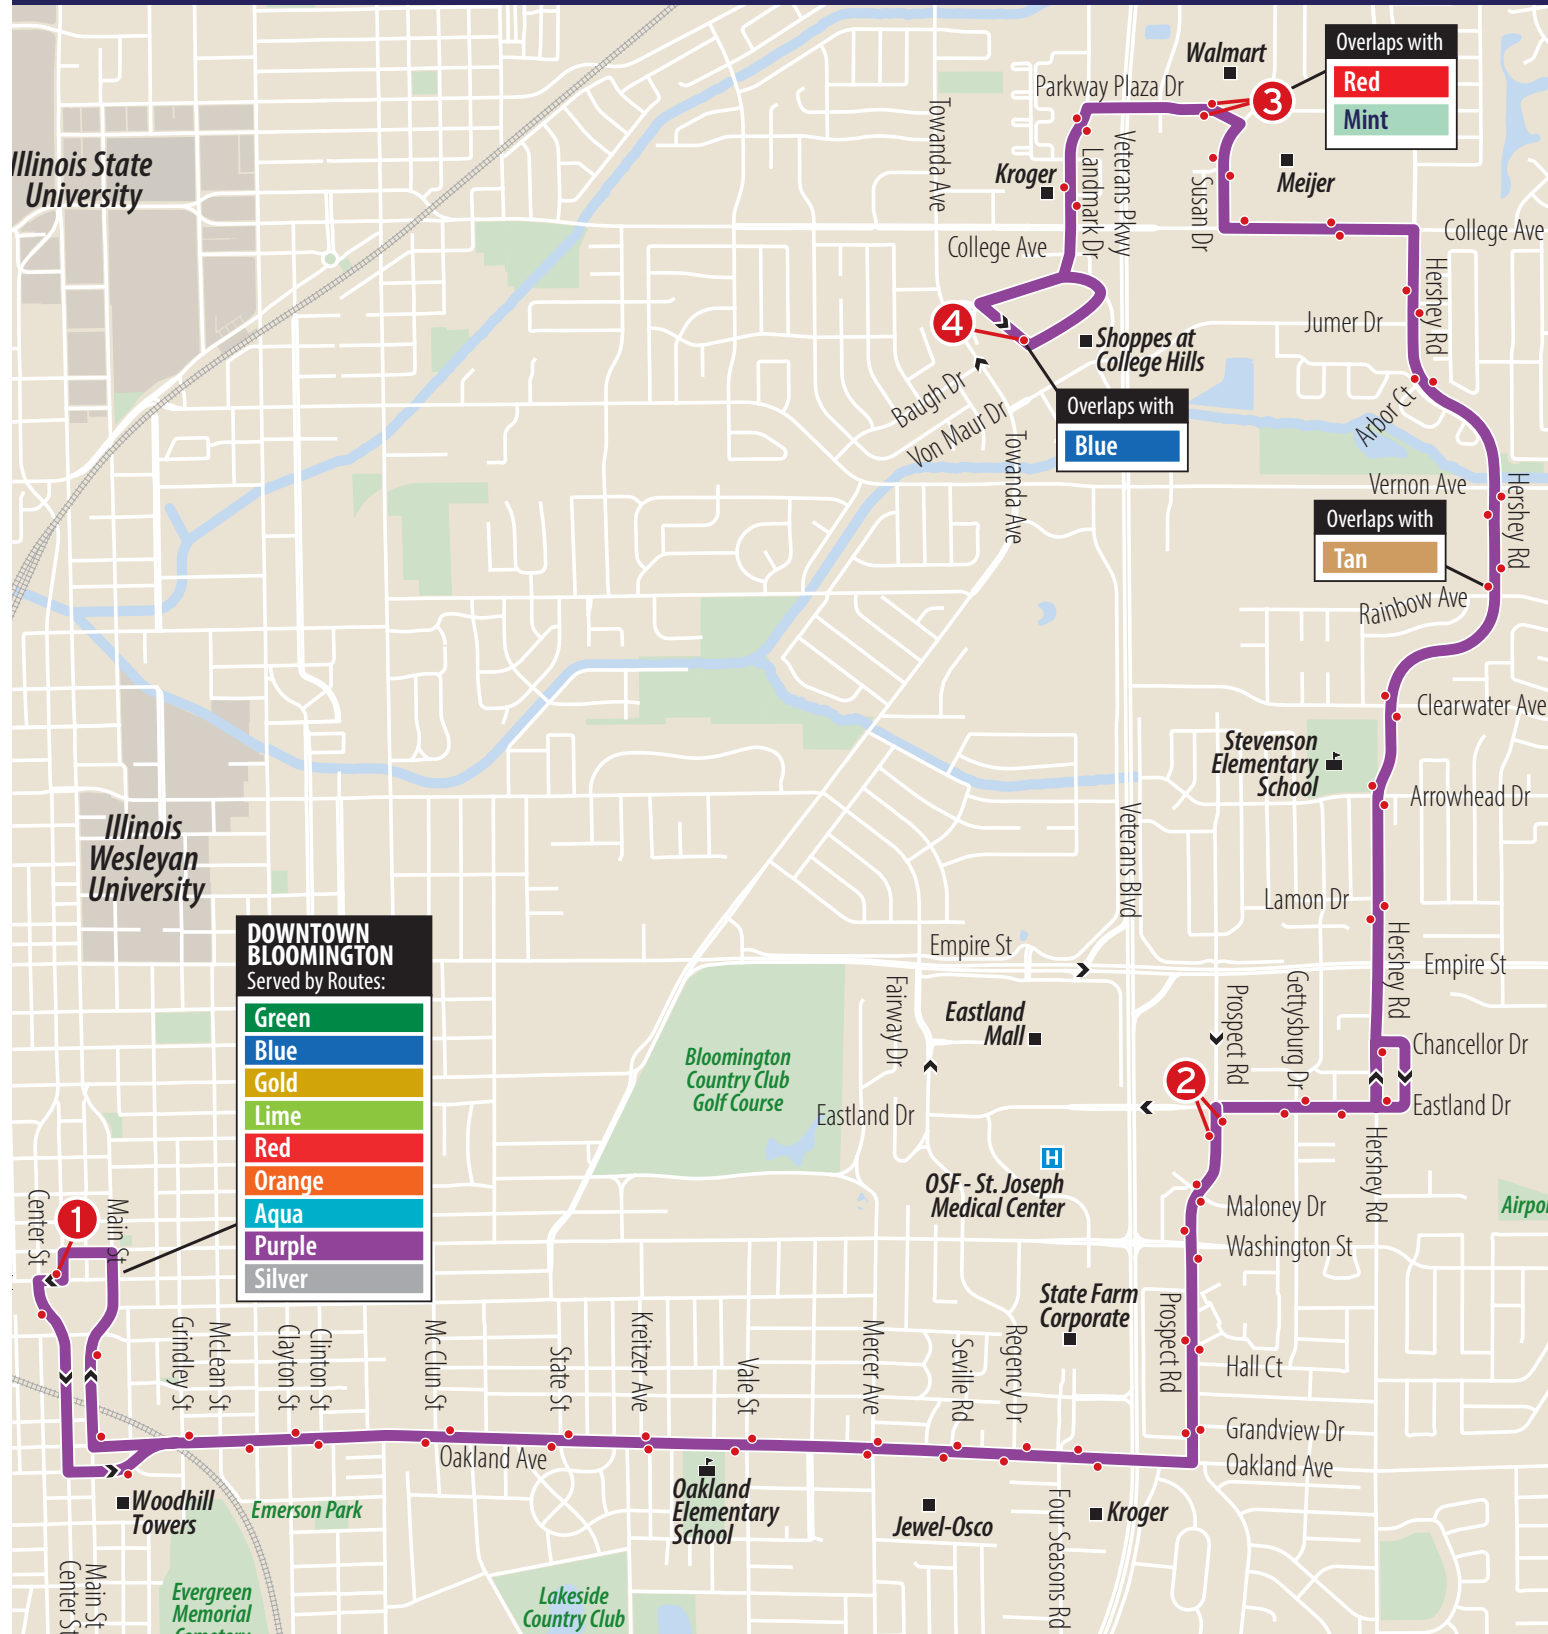

# PURPLE ROUTE

STARTING FROM DOWNTOWN | MON - FRI: 5:30AM - 7:30PM | SAT: 6:30AM - 7:30PM | SUN: 6:30AM - 5:30PM

## ROUTE STOPS

- 1 **DOWNTOWN BLOOMINGTON**  
Grossinger Motors Arena  
Macarthur & Mission  
Oakland & Evans  
Oakland & Clinton  
Oakland & McClun  
Oakland & Meadows  
Oakland & Kreitzer  
Oakland & Vale  
Oakland & Mercer  
Oakland & Seville  
Oakland & Regency  
Prospect & Four Seasons  
Prospect & Grandview  
Prospect & The Arbors  
Prospect & Washington  
Prospect & Maloney
- 2 **PROSPECT & EASTLAND**  
Eastland & Williamsburg  
Lifecil  
Hershey & Chancellor  
Hershey & Lamon  
Hershey & Arrowhead  
Hershey & Clearwater  
Hershey & Rainbow  
Hershey & General Electric  
Hershey & Arbor  
Hershey & Summerfield  
Meijer on College  
College & Susan  
Susan & Patriot
- 3 **NORMAL WALMART**  
Landmark & Parkway Plaza  
Landmark & Kroger
- 4 **TARGET**

## REGULAR DEPARTURE SCHEDULE

## CONNECTION - BLUE

NOTE: This Route changes to the **BLUE ROUTE** upon reaching Target. Then back to the **PURPLE ROUTE** upon reaching Downtown