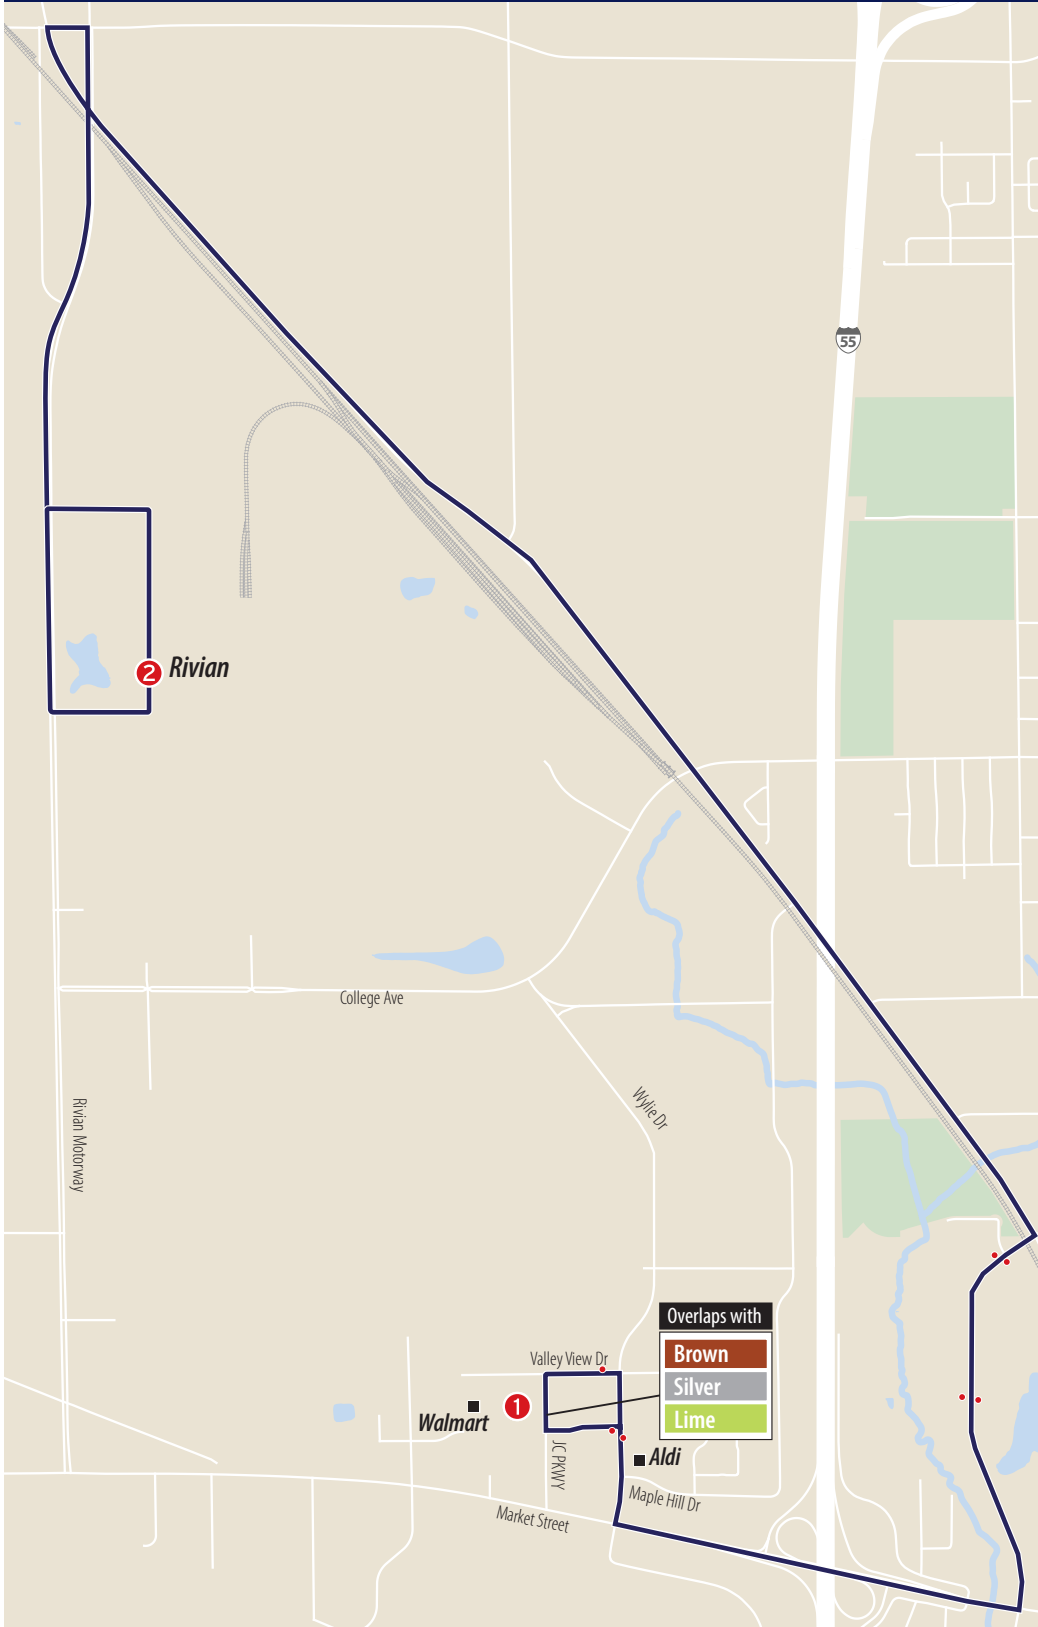

SAPPHIRE ROUTE - DETOUR

WALMART TO RIVIAN | MON-SAT: 5:45AM - 9:45PM | SUN: 5:45AM - 6:45PM

REGULAR DEPARTURE SCHEDULE

60 MINUTE FREQUENCY

NORTHBOUND TO RIVIAN

BLOOMINGTON WALMART	RIVIAN
:45	:00

SOUTHBOUND TO WALMART

RIVIAN	BLOOMINGTON WALMART
:15	:30

ALL TIMES ARE APPROXIMATE

ROUTE STOPS

- 1** BLOOMINGTON WALMART
 - Bettis & Wylie
 - MLK Jr. & Market
 - MLK Jr. & Chestnut Health
 - MLK Jr. & White Oak
- 2** RIVIAN
 - MLK Jr. & White Oak
 - MLK Jr. & Chestnut Health
 - Market & MLK Jr.
 - Wylie & Bettis
 - Valley View & Wylie
- 3** BLOOMINGTON WALMART