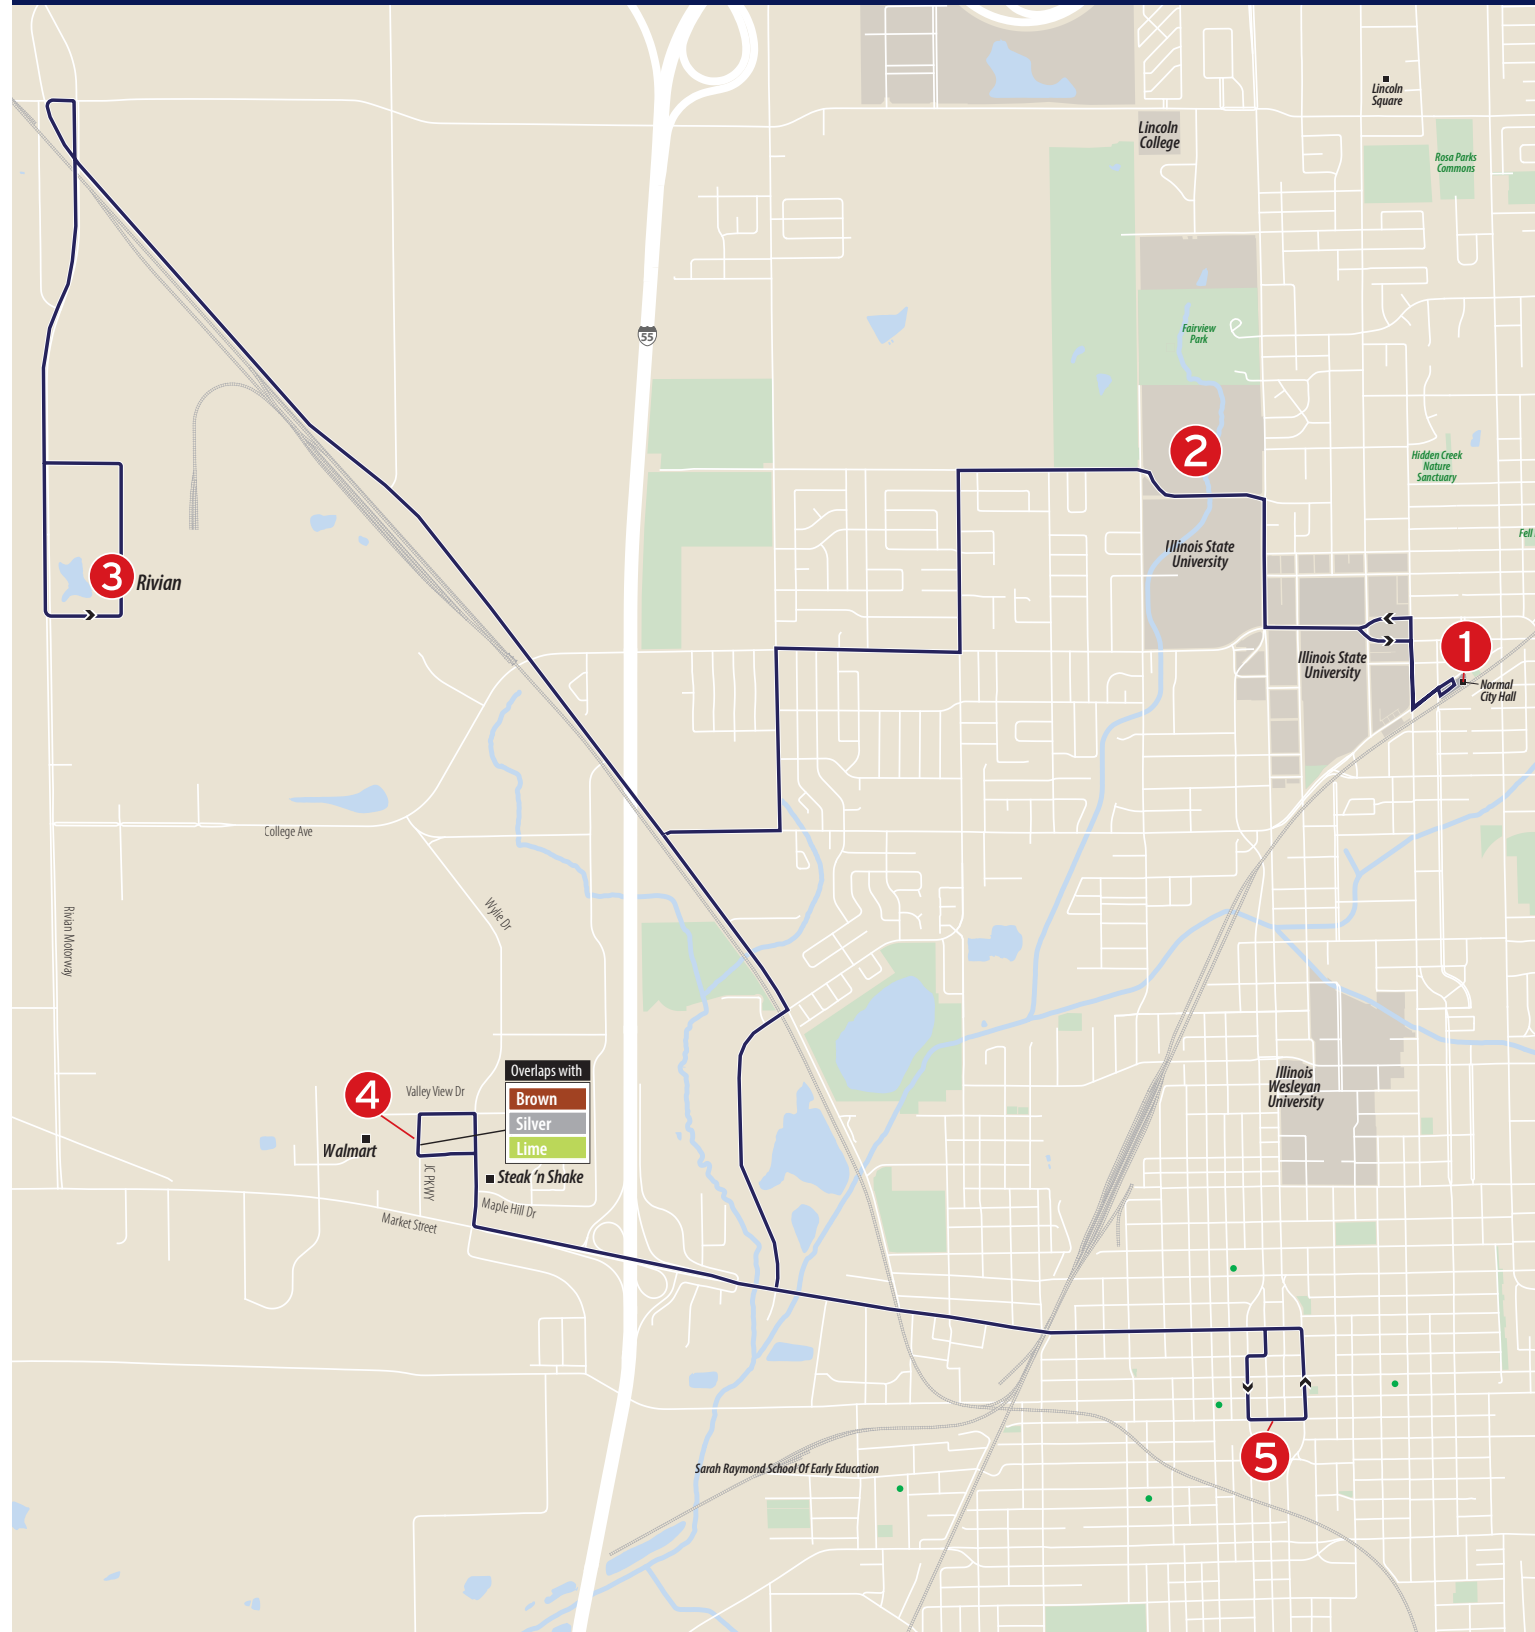

# SAPPHIRE ROUTE - FIRST RUN

STARTING FROM UPTOWN & DOWNTOWN | MON-FRI ONLY | UPTOWN: 5:10AM DEPARTURE - DOWNTOWN: 5:15AM DEPARTURE

## REGULAR DEPARTURE SCHEDULE

### SOUTHBOUND TO DOWNTOWN

UPTOWN NORMAL	CARDINAL COURT	BLOOMINGTON WALMART	RIVIAN	DOWNTOWN BLOOMINGTON
:10	:16	:31	:49	:00

ALL TIMES ARE APPROXIMATE

## ROUTE STOPS

- |  |   |
|--|---|
| <ul style="list-style-type: none"> <li>● DOWNTOWN BLOOMINGTON</li> <li>● Market And Center</li> <li>● Market &amp; S Allin</li> <li>● Market &amp; S Hinshaw</li> <li>● Market &amp; Brown</li> <li>● Culvers (Market &amp; MLK)</li> <li>● Aldi (Wylie Dr)</li> <li>● BLOOMINGTON WALMART</li> <li>● Bettis &amp; Wylie</li> <li>● MLK Jr. &amp; Market</li> <li>● MLK Jr. &amp; Chestnut Health</li> <li>● MLK Jr. &amp; White Oak</li> <li>● RIVIAN</li> <li>● Midwest Fiber (Hovey ave)</li> <li>● Parkside &amp; Erin</li> <li>● College &amp; Parkside</li> <li>● Cottage &amp; Gregory</li> <li>● Gregory &amp; Adelaide</li> <li>● CARDINAL CT</li> <li>● Main &amp; Willow</li> <li>● UPTOWN</li> </ul> | <ul style="list-style-type: none"> <li>● UPTOWN</li> <li>● Mulberry St</li> <li>● College &amp; N University</li> <li>● Main &amp; Locust</li> <li>● CARDINAL CT</li> <li>● College &amp; S Bone</li> <li>● Midwest Fiber (Hovey Ave)</li> <li>● RIVIAN</li> <li>● MLK Jr. &amp; White Oak</li> <li>● MLK Jr. &amp; Chestnut Health</li> <li>● Market &amp; MLK Jr.</li> <li>● Wylie &amp; Bettis</li> <li>● Valley View &amp; Wylie</li> <li>● BLOOMINGTON WALMART</li> <li>● Market &amp; Brown</li> <li>● Market &amp; S Hinshaw</li> <li>● Market &amp; S Allin</li> <li>● Market &amp; N Oak</li> <li>● Market And Center</li> <li>● DOWNTOWN BLOOMINGTON</li> </ul> |
|--|---|