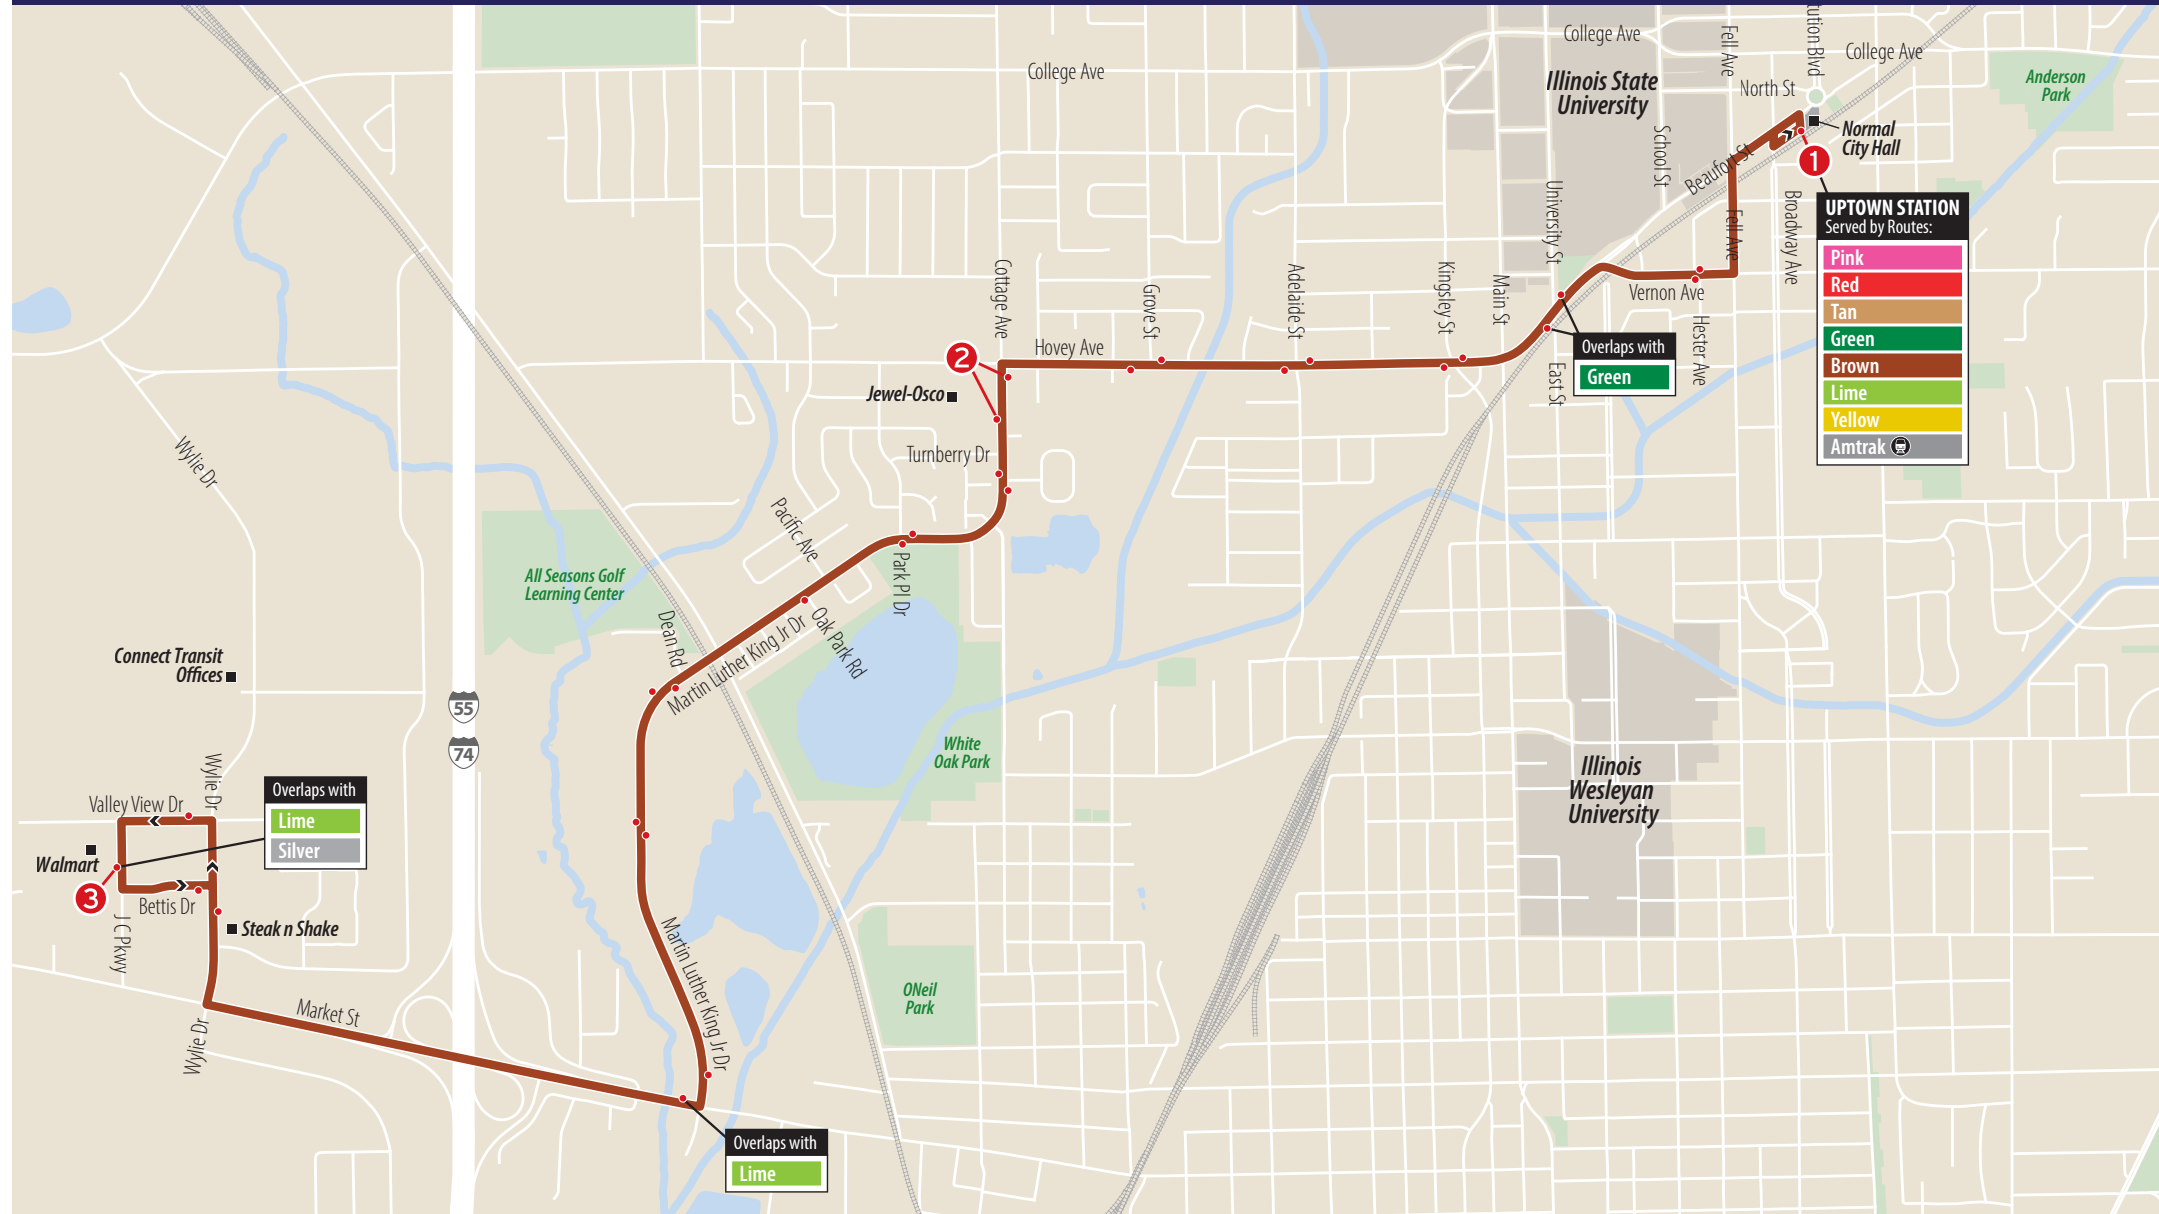

# BROWN ROUTE

STARTING FROM UPTOWN | MON - FRI: 6:35AM - 8:35PM | SAT: 7:35AM - 8:35PM | SUN: 7:35AM - 6:35PM

## ROUTE STOPS

**NOTE:** This Route becomes the **TAN ROUTE** upon reaching Uptown Station.

- 1 UPTOWN STATION**
  - Vernon & Hester
  - Beaufort & University
  - Hovey & Kingsley
  - Hovey & Adelaide
  - Hovey & Grove
- 2 JEWEL ON COTTAGE**
  - Cottage & Turnberry Square
  - MLK Jr. & Park Place
  - MLK Jr. & White Oak
  - MLK Jr. & Chestnut Health
  - Market & MLK Jr.
  - Wylie & Bettis
  - Valley View & Wylie
- 3 BLOOMINGTON WALMART**

### REGULAR DEPARTURE SCHEDULE

**60 MINUTE FREQUENCY**

**ALL TIMES ARE APPROXIMATE**

### EASTBOUND TO UPTOWN

UPTOWN STATION	COTTAGE & JEWEL	BLOOMINGTON WALMART
:35	:44	:53

BLOOMINGTON WALMART	COTTAGE & HOVEY	UPTOWN STATION
:00	:13	:20