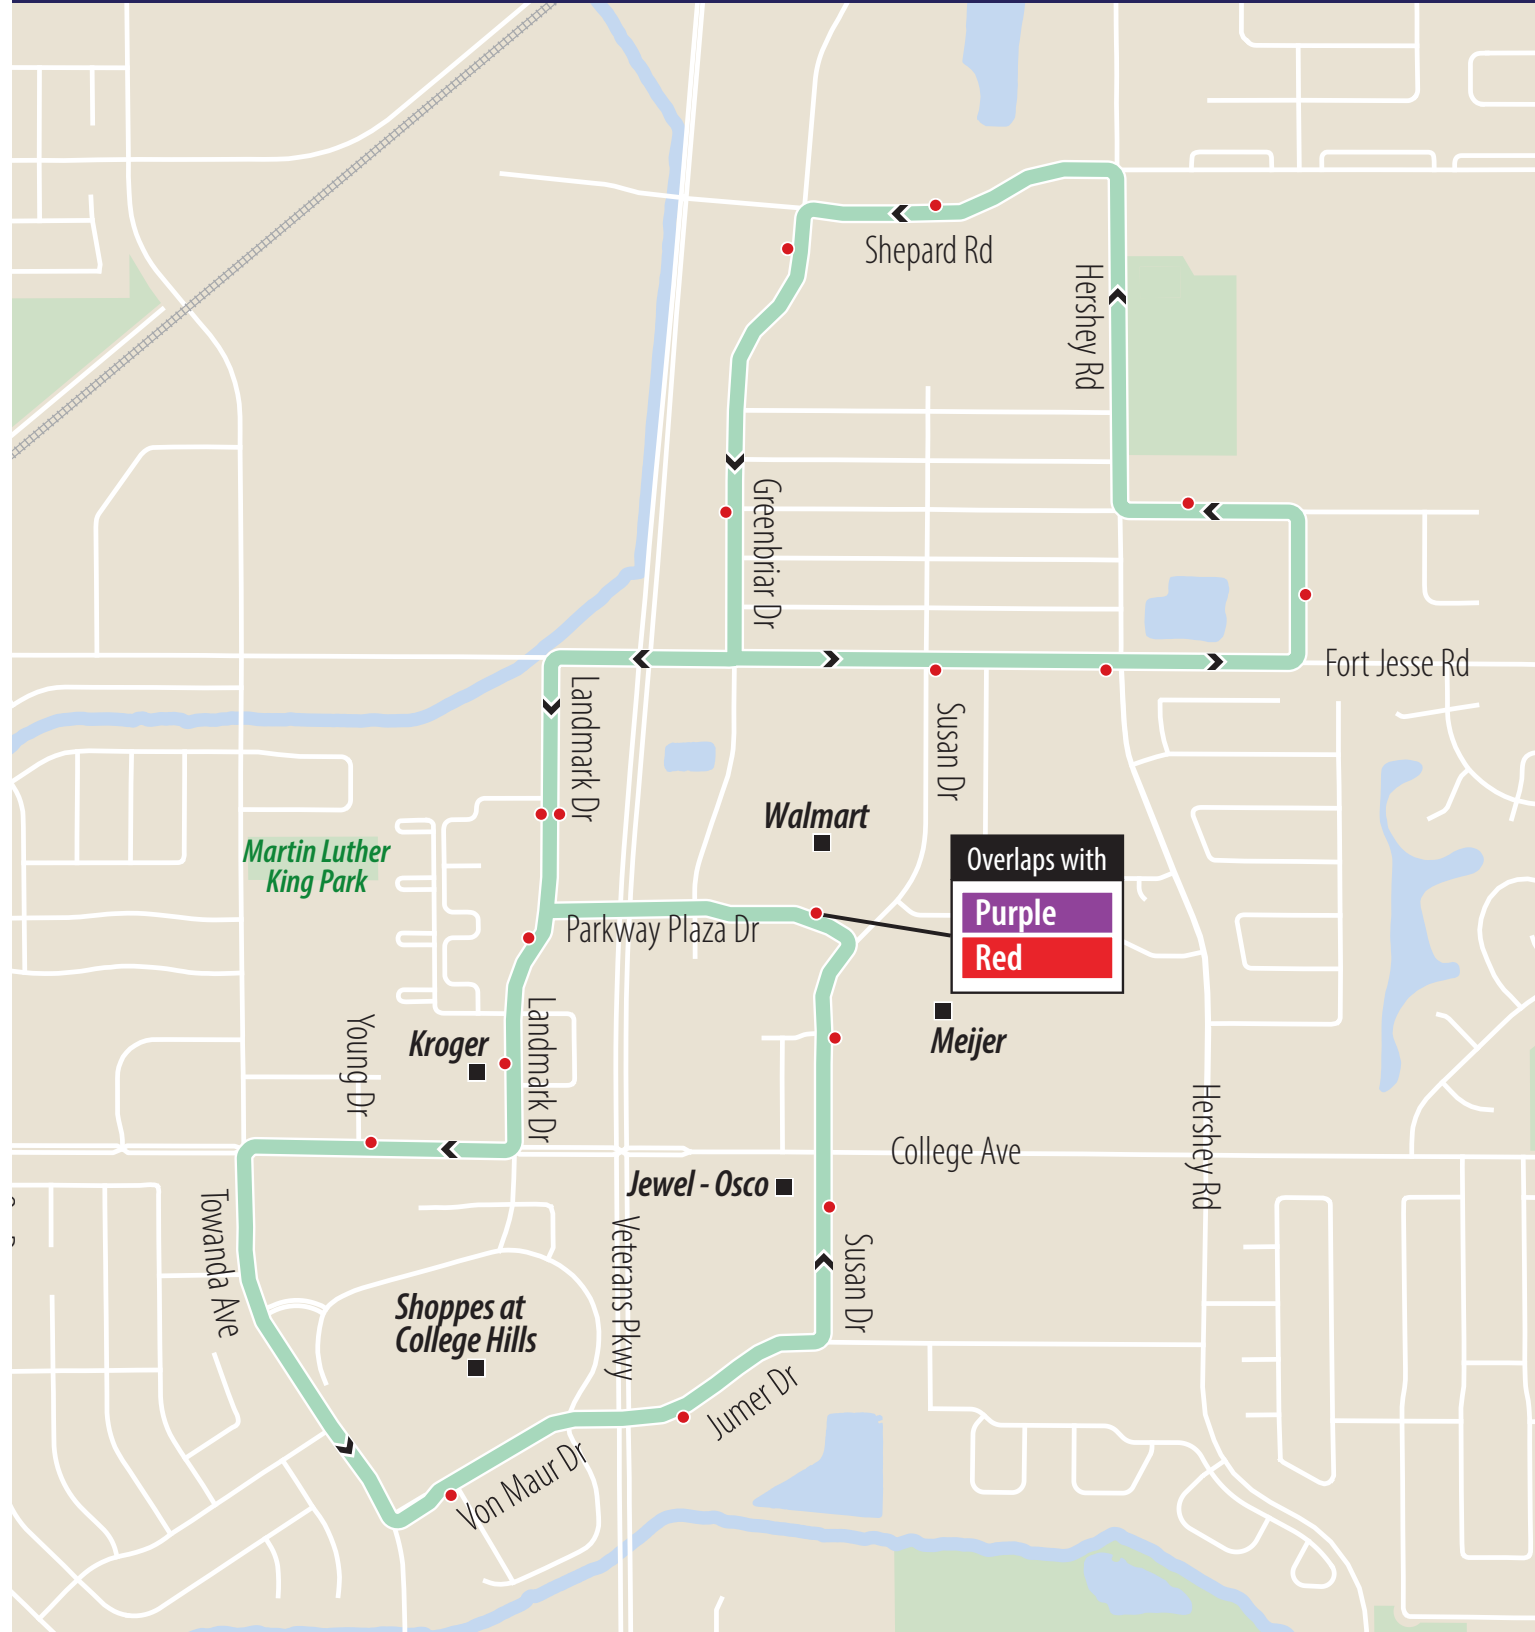

MINT ROUTE

STARTING FROM NORMAL WALMART | MON - SAT: 6:35AM - 9:05PM | SUN: 6:35AM - 6:05PM

ROUTE STOPS

- 1** NORMAL WALMART
 - Landmark & Hunt
 - Fort Jesse & Susan
 - Fort Jesse & Hershey
 - OSF Medical Fort Jesse
 - Jacobssen & Hershey
- 2** MENARD'S
 - Sam's Club
 - Greenbriar & Jacobssen
 - Landmark & Hunt
 - Landmark & Parkway Plaza
 - Landmark & Kroger
 - College & Young
- 3** SHOPPES AT COLLEGE HILLS
- 4** JUMER & VETERANS
 - OSF on College
 - Susan & Patriot
- 5** NORMAL WALMART

REGULAR DEPARTURE SCHEDULE

30 MINUTE FREQUENCY

CIRCULATOR LOOP

NORMAL WALMART	SHEPARD & MENARD'S	SHOPPES AT COLLEGE HILLS	JUMER & THE CHATEAU	NORMAL WALMART
:35/:05	:41/:11	:51/:21	:54/:24	:56/:26

ALL TIMES ARE APPROXIMATE