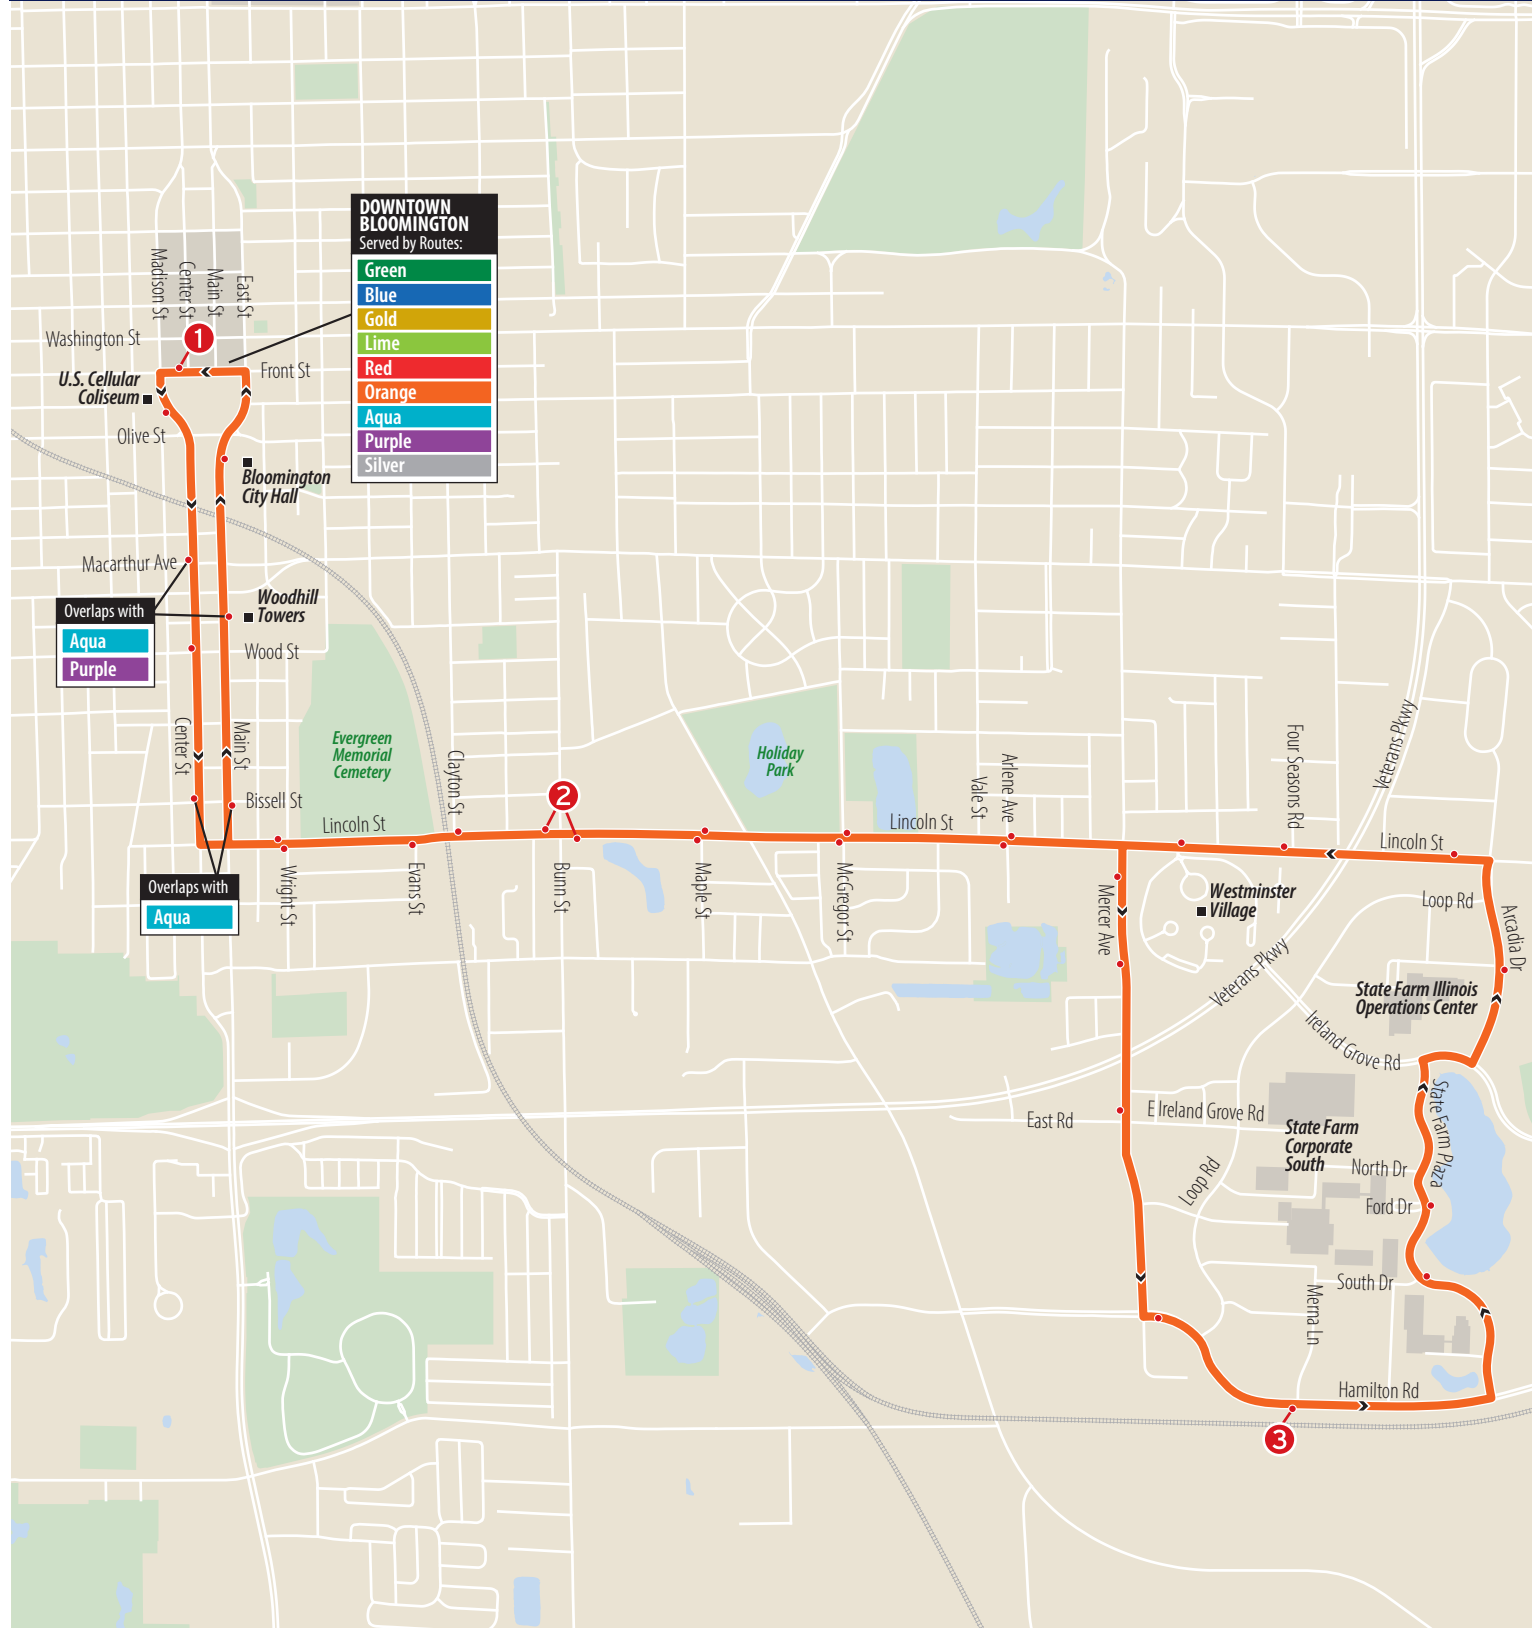

ORANGE ROUTE

STARTING FROM DOWNTOWN | MON - FRI: 5:50AM - 7:50PM | SAT: 6:50AM - 7:50PM | SUN: 6:50AM - 5:50PM

ROUTE STOPS

NOTE:
This Route changes to the **AQUA ROUTE** upon reaching the Downtown Transfer Center

- 1 DOWNTOWN BLOOMINGTON**
Grossinger Motors Arena
Center & Oakland
Center & Wood
Center & Bissell
Lincoln & Wright
Lincoln & Evans
- 2 LINCOLN & BUNN**
Lincoln & Maple
Lincoln & McGregor
Lincoln & Arlene
Mercer & Lincoln
Mercer & Anglers Manor
Mercer & Ireland Grove
- 3 HAMILTON & MERNA**
State Farm & South
State Farm & Ford
Arcadia & Easton
Lincoln & Arcadia
Lincoln & Four Seasons
Lincoln & Westminster
Lincoln & Arlene
Lincoln & McGregor
Lincoln & Maple
- 4 LINCOLN & BUNN**
Lincoln & Clayton
Lincoln & Wright
Main & Bissell
Wood Hill Towers
Main & Olive
- 5 DOWNTOWN BLOOMINGTON**

REGULAR DEPARTURE SCHEDULE

60 MINUTE FREQUENCY

SOUTHBOUND TO STATE FARM CORP. S

DOWNTOWN BLOOMINGTON	LINCOLN & BUNN	STATE FARM CORP. SOUTH
:50	:55	:08

NORTHBOUND TO DOWNTOWN

STATE FARM CORP. SOUTH	LINCOLN & BUNN	DOWNTOWN BLOOMINGTON
:10	:22	:26

ALL TIMES ARE APPROXIMATE