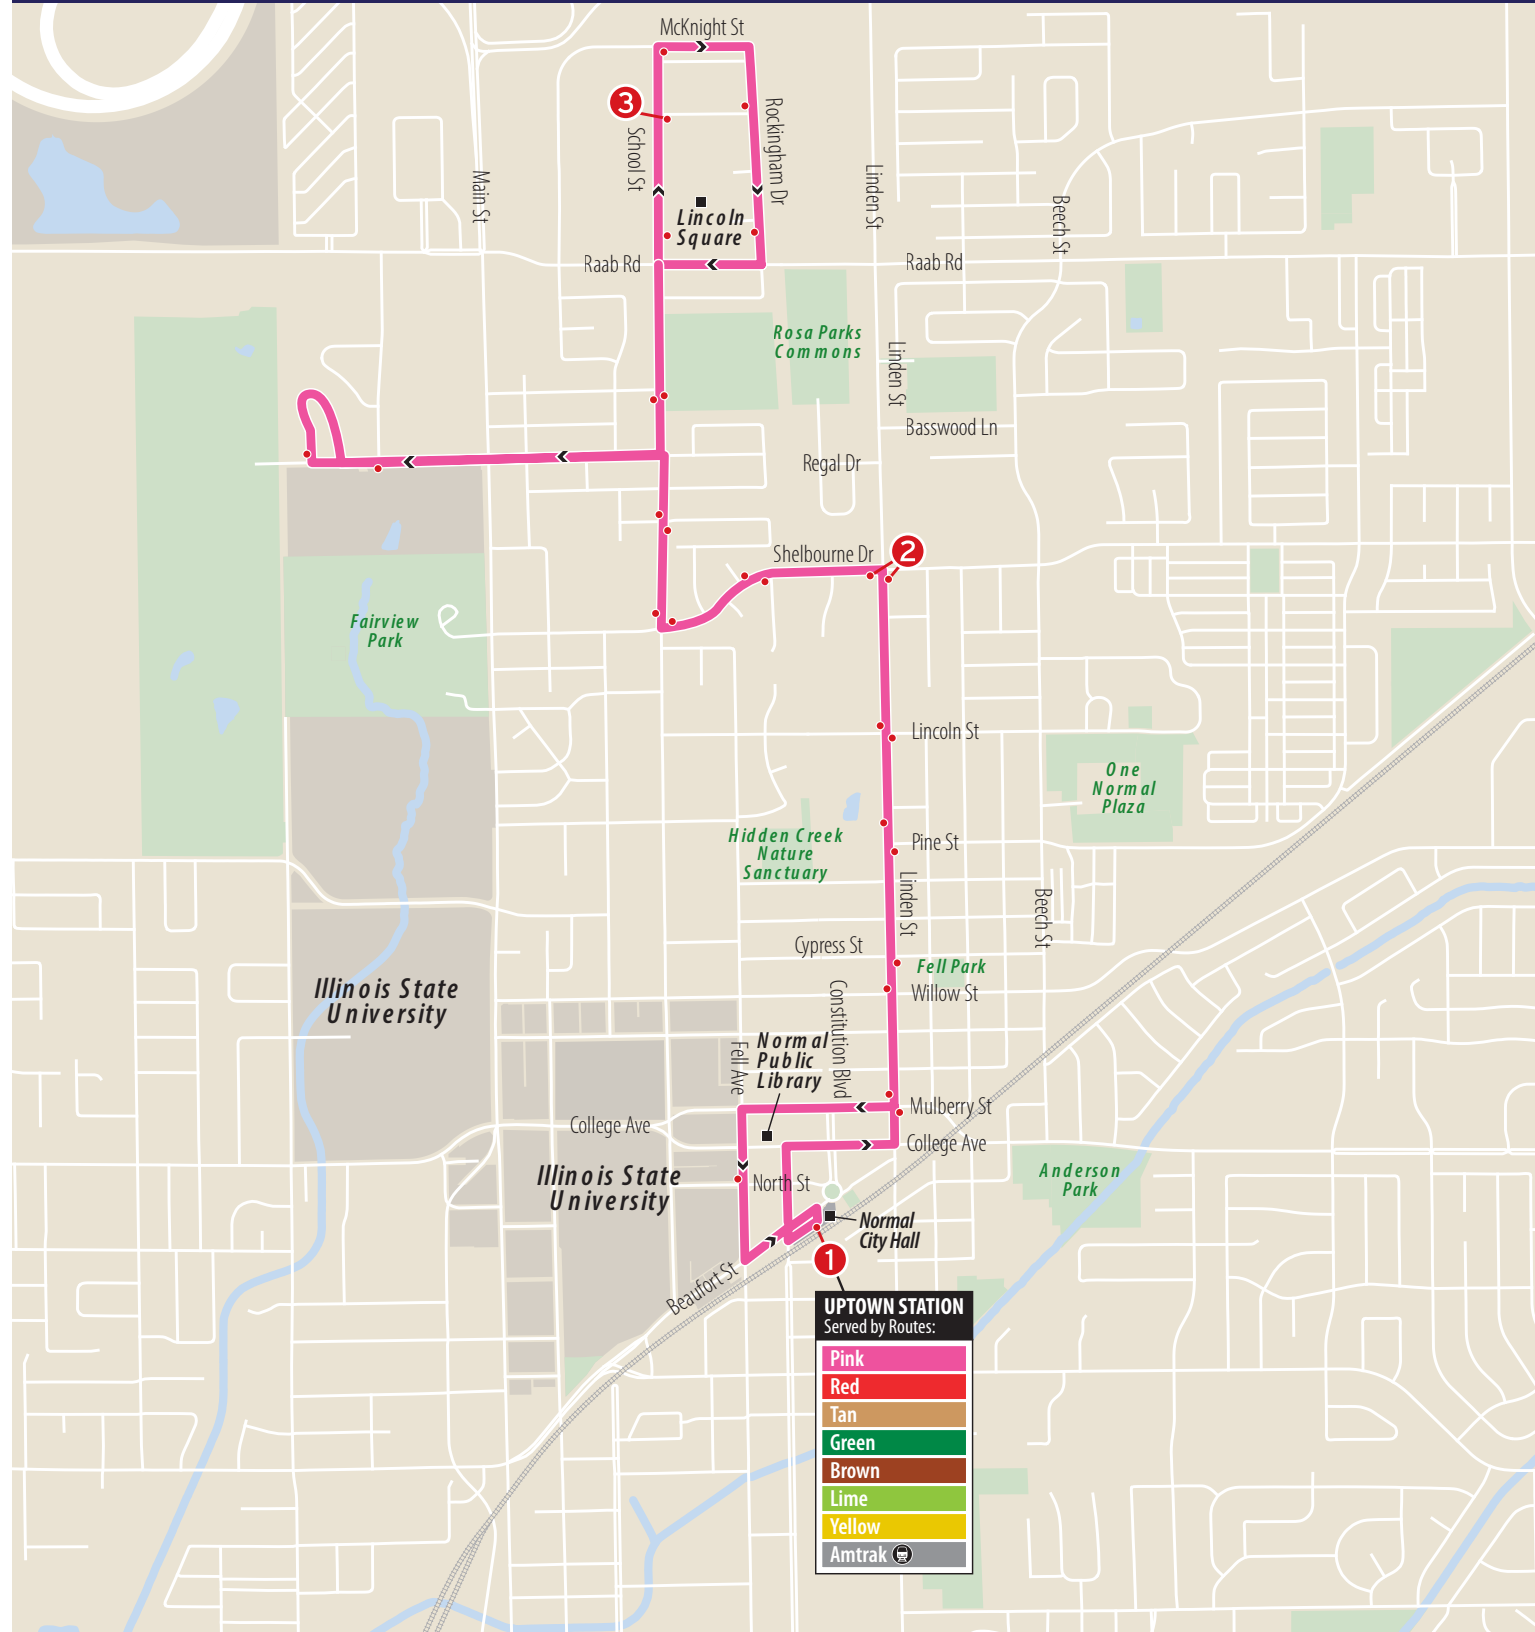

# PINK ROUTE

STARTING FROM UPTOWN | MON - FRI: 6:15AM - 8:15PM | SAT: 6:45AM - 8:15PM | SUN: 6:45AM - 5:45PM

## ROUTE STOPS

**NOTE:**  
This Route becomes the **YELLOW ROUTE** upon reaching Uptown Station.

- 1 UPTOWN STATION**
  - Linden & Mulberry
  - Linden & Cypress
  - Linden & Pine
  - Linden & Lincoln
- 2 LINDEN & SHELBOURNE**
  - Shelbourne & Larry
  - Shelbourne & School
  - School & Martin
  - Orlando Northbrook Estates
  - Orlando & Northbrook
  - School & Warren
  - School & Raab
- 3 SCHOOL & NORTHFIELD**
  - School & McKnight
  - Rockingham & Northfield
  - Rockingham & Kenwood
  - School & Warren
  - School & Martin
  - School & Shelbourne
  - Shelbourne & Charlotte
- 4 SHELBOURNE & LINDEN**
  - Linden & Lincoln
  - Linden & Pine
  - Linden & Willow
  - Linden & Mulberry
  - Fell & North
- 5 UPTOWN STATION**

## REGULAR DEPARTURE SCHEDULE

## SUNDAY SCHEDULE