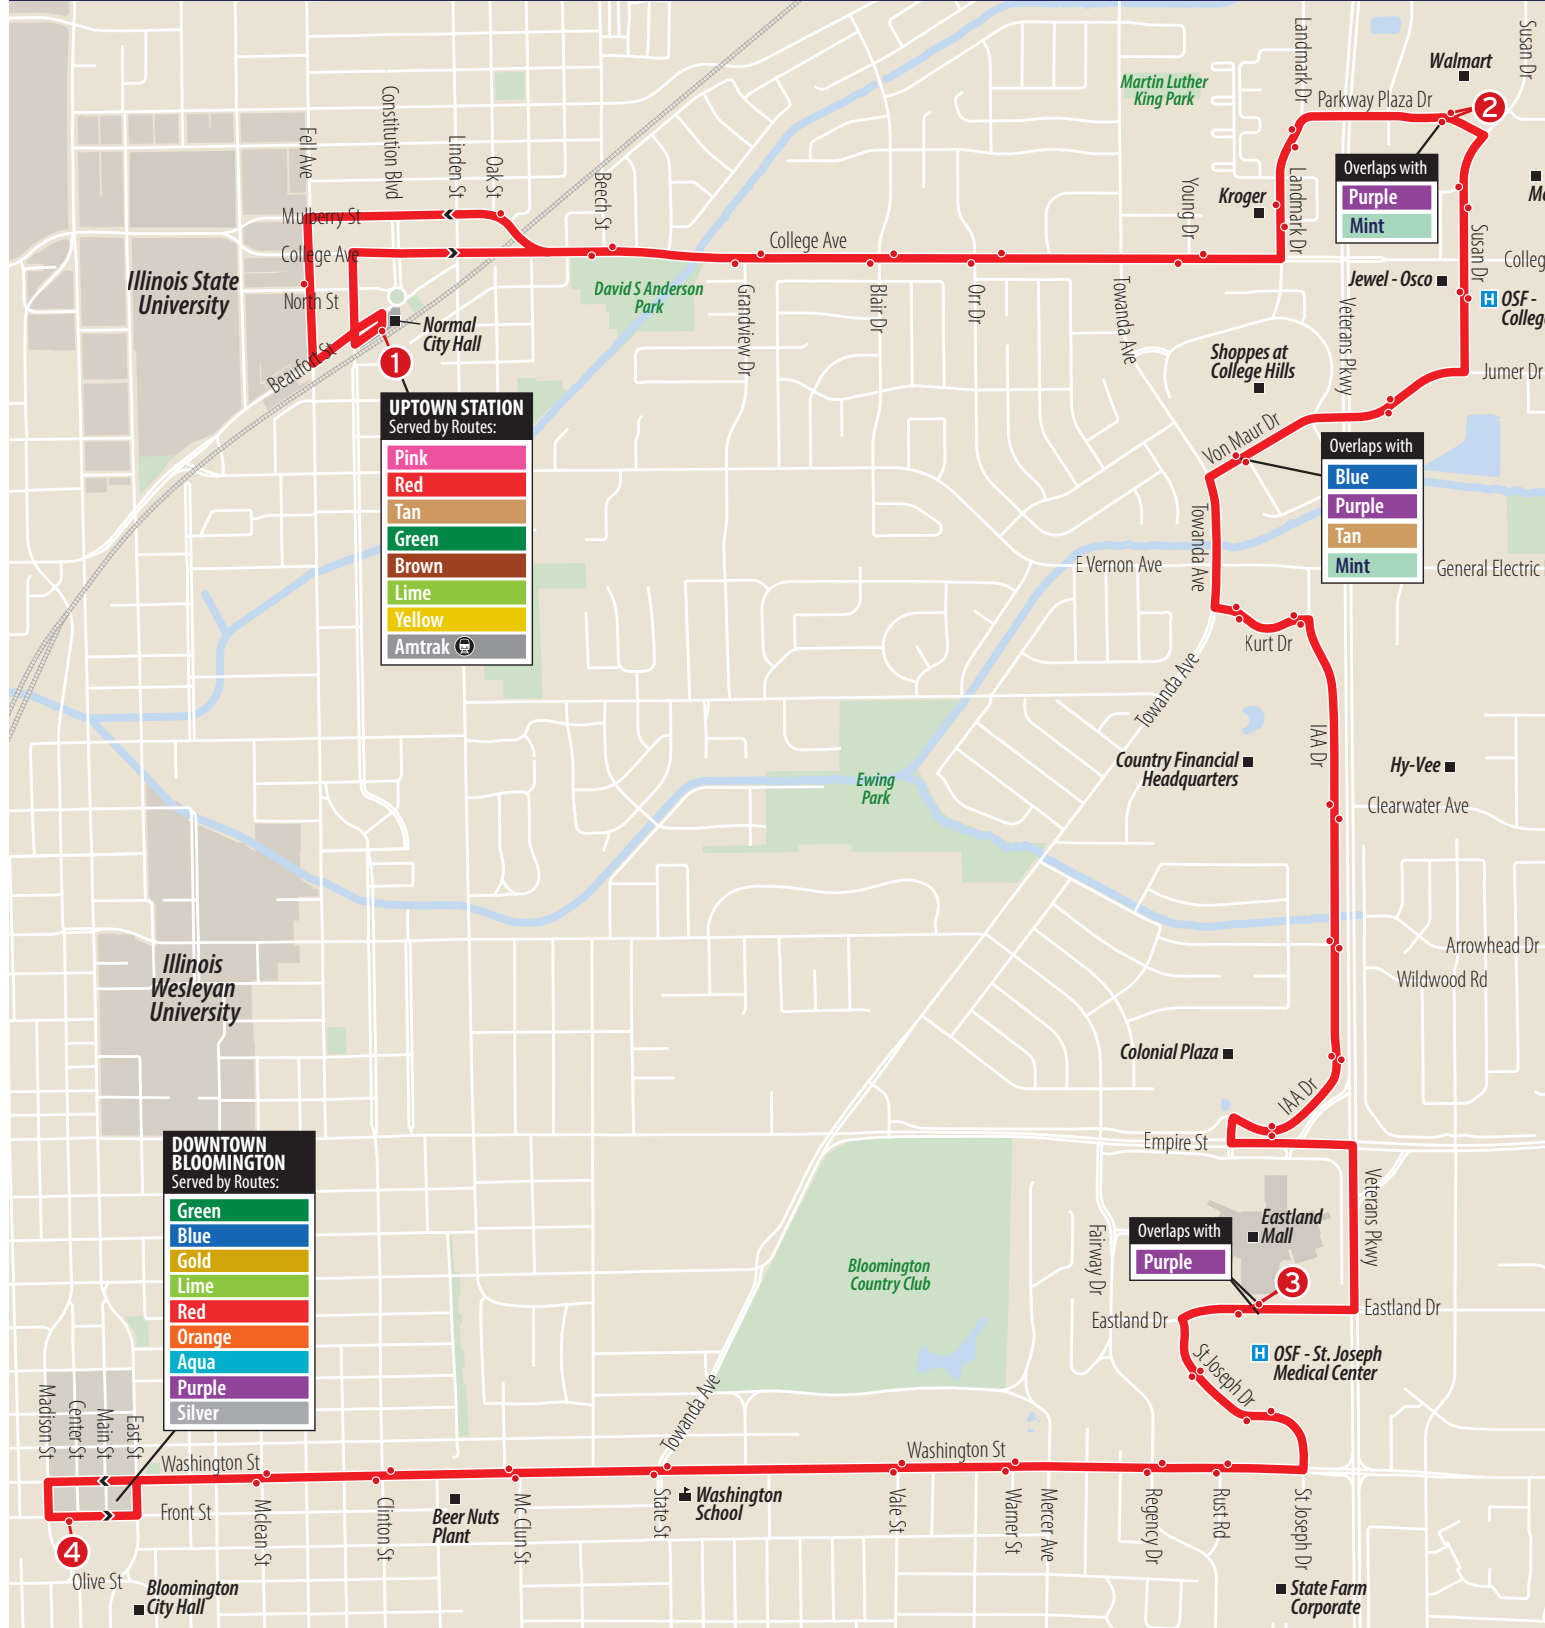

RED ROUTE

STARTING FROM UPTOWN | MON - FRI: 5:45AM - 9:15PM | SAT: 6:45AM - 9:15PM | SUN: 6:45AM - 6:15PM

ROUTE STOPS

- 1 UPTOWN STATION**
 College & Beech
 College & Grandview
 College & Blair
 College & Orr
 College & Young
 Landmark & Visa
 Landmark & Parkway Plaza
- 2 NORMAL WALMART**
 Susan & Patriot
 OSF on College
 Jumer & Veterans
 Shoppes at College Hills
 Kurt & Towanda
 Kurt & IAA
 IAA & Clearwater
 IAA & Rowe
 IAA & Empire Crossing
 IAA & Service
- 3 EASTLAND MALL**
 St. Joseph & Eastland
 St. Joseph & Rust
 Washington & Rust
 Washington & Regency
 Washington & Warner
 Washington & Vale
 Washington & Towanda
 Washington & Davis
 Washington & Clinton
 Washington & McLean
- 4 DOWNTOWN BLOOMINGTON**

REGULAR DEPARTURE SCHEDULE

30 MINUTE FREQUENCY

SOUTHBOUND TO DOWNTOWN

UPTOWN STATION	WALMART (NORMAL)	EASTLAND MALL	DOWNTOWN BLOOMINGTON
:45/:15	:53/:23	:11/:41	:26/:56

NORTHBOUND TO UPTOWN

DOWNTOWN BLOOMINGTON	EASTLAND MALL	WALMART (NORMAL)	UPTOWN STATION
:00/:30	:11/:41	:25/:55	:39/:09

ALL TIMES ARE APPROXIMATE