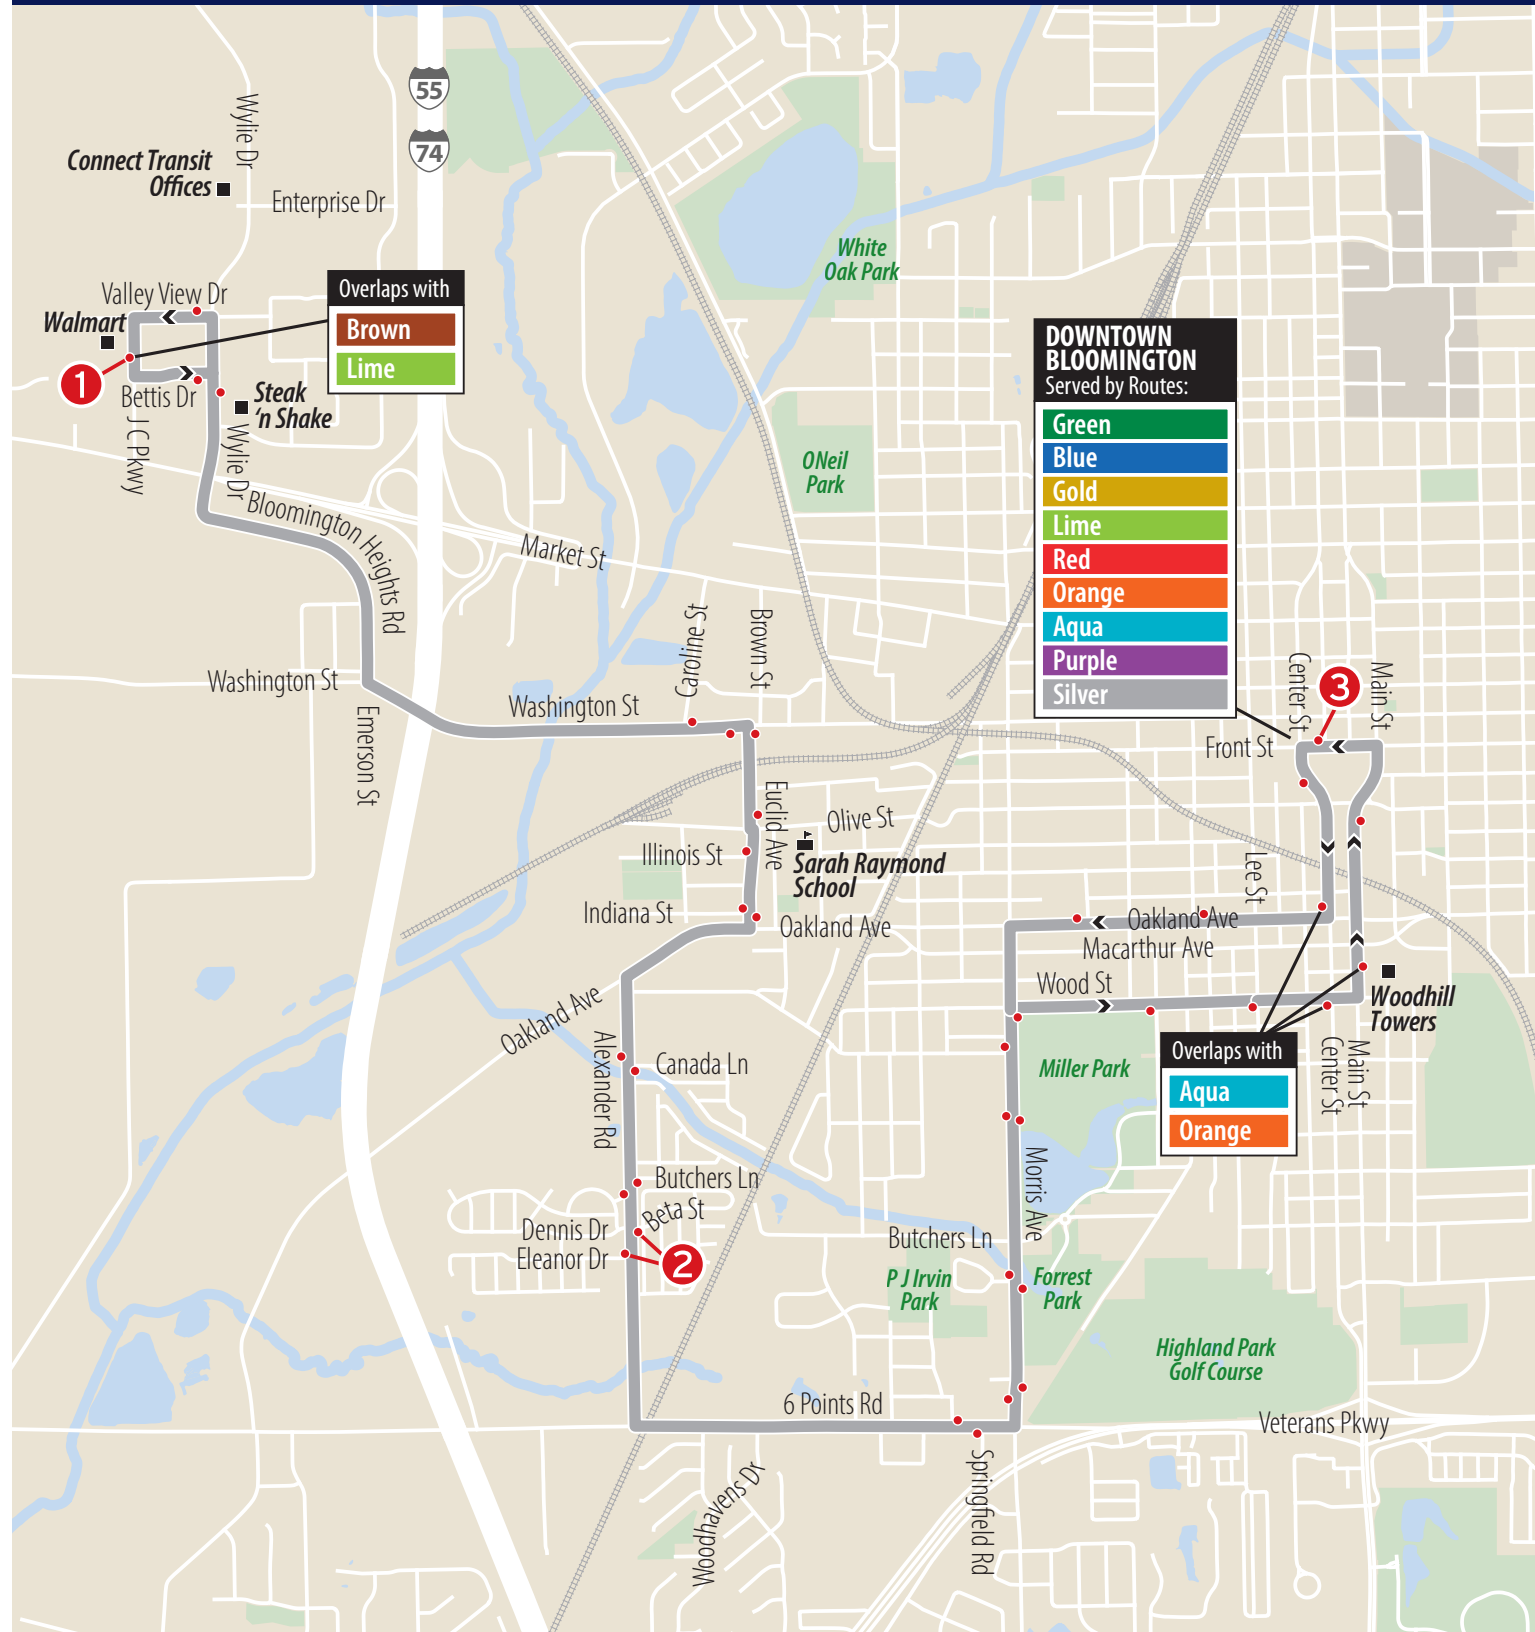

# SILVER ROUTE

STARTING FROM DOWNTOWN | MON - FRI: 5:45AM - 7:45PM | SAT: 6:45AM - 7:45PM | SUN: 6:45AM - 5:45PM

## ROUTE STOPS

- 1 DOWNTOWN BLOOMINGTON**  
Grossinger Motors Arena  
Center & Oakland  
Oakland & Mason  
Irvin Apartments  
Morris & Folsom  
Miller Park Zoo  
Morris & Fox Hill  
Six Points & McKay
- 2 ALEXANDER & BETA**  
Alexander & Butchers  
Alexander & Canada  
Euclid & Indiana  
Euclid & Olive  
Euclid & Washington  
Washington & Caroline  
Wylie & Bettis  
Valley View & Wylie
- 3 BLOOMINGTON WALMART**  
Bettis & Wylie  
Washington & Euclid  
Euclid & Illinois  
Euclid & Indiana  
Alexander & Canada  
Alexander & Louis
- 4 ALEXANDER & ELEANOR**  
Six Points & Springfield  
Morris & Six Points  
Morris & Fox Hill  
Miller Park Zoo  
Morris & Wood  
Wood & Summit  
Wood & Lee  
Wood & Center  
Wood Hill Towers  
Main & Olive
- 5 DOWNTOWN BLOOMINGTON**

#### EASTBOUND TO DOWNTOWN

BLOOMINGTON WALMART :45	ALEXANDER & BETA :57	DOWNTOWN BLOOMINGTON :12
-------------------------------	----------------------------	--------------------------------

#### WESTBOUND TO WALMART

DOWNTOWN BLOOMINGTON :15	ALEXANDER & BETA :24	BLOOMINGTON WALMART :34
--------------------------------	----------------------------	-------------------------------

ALL TIMES ARE APPROXIMATE