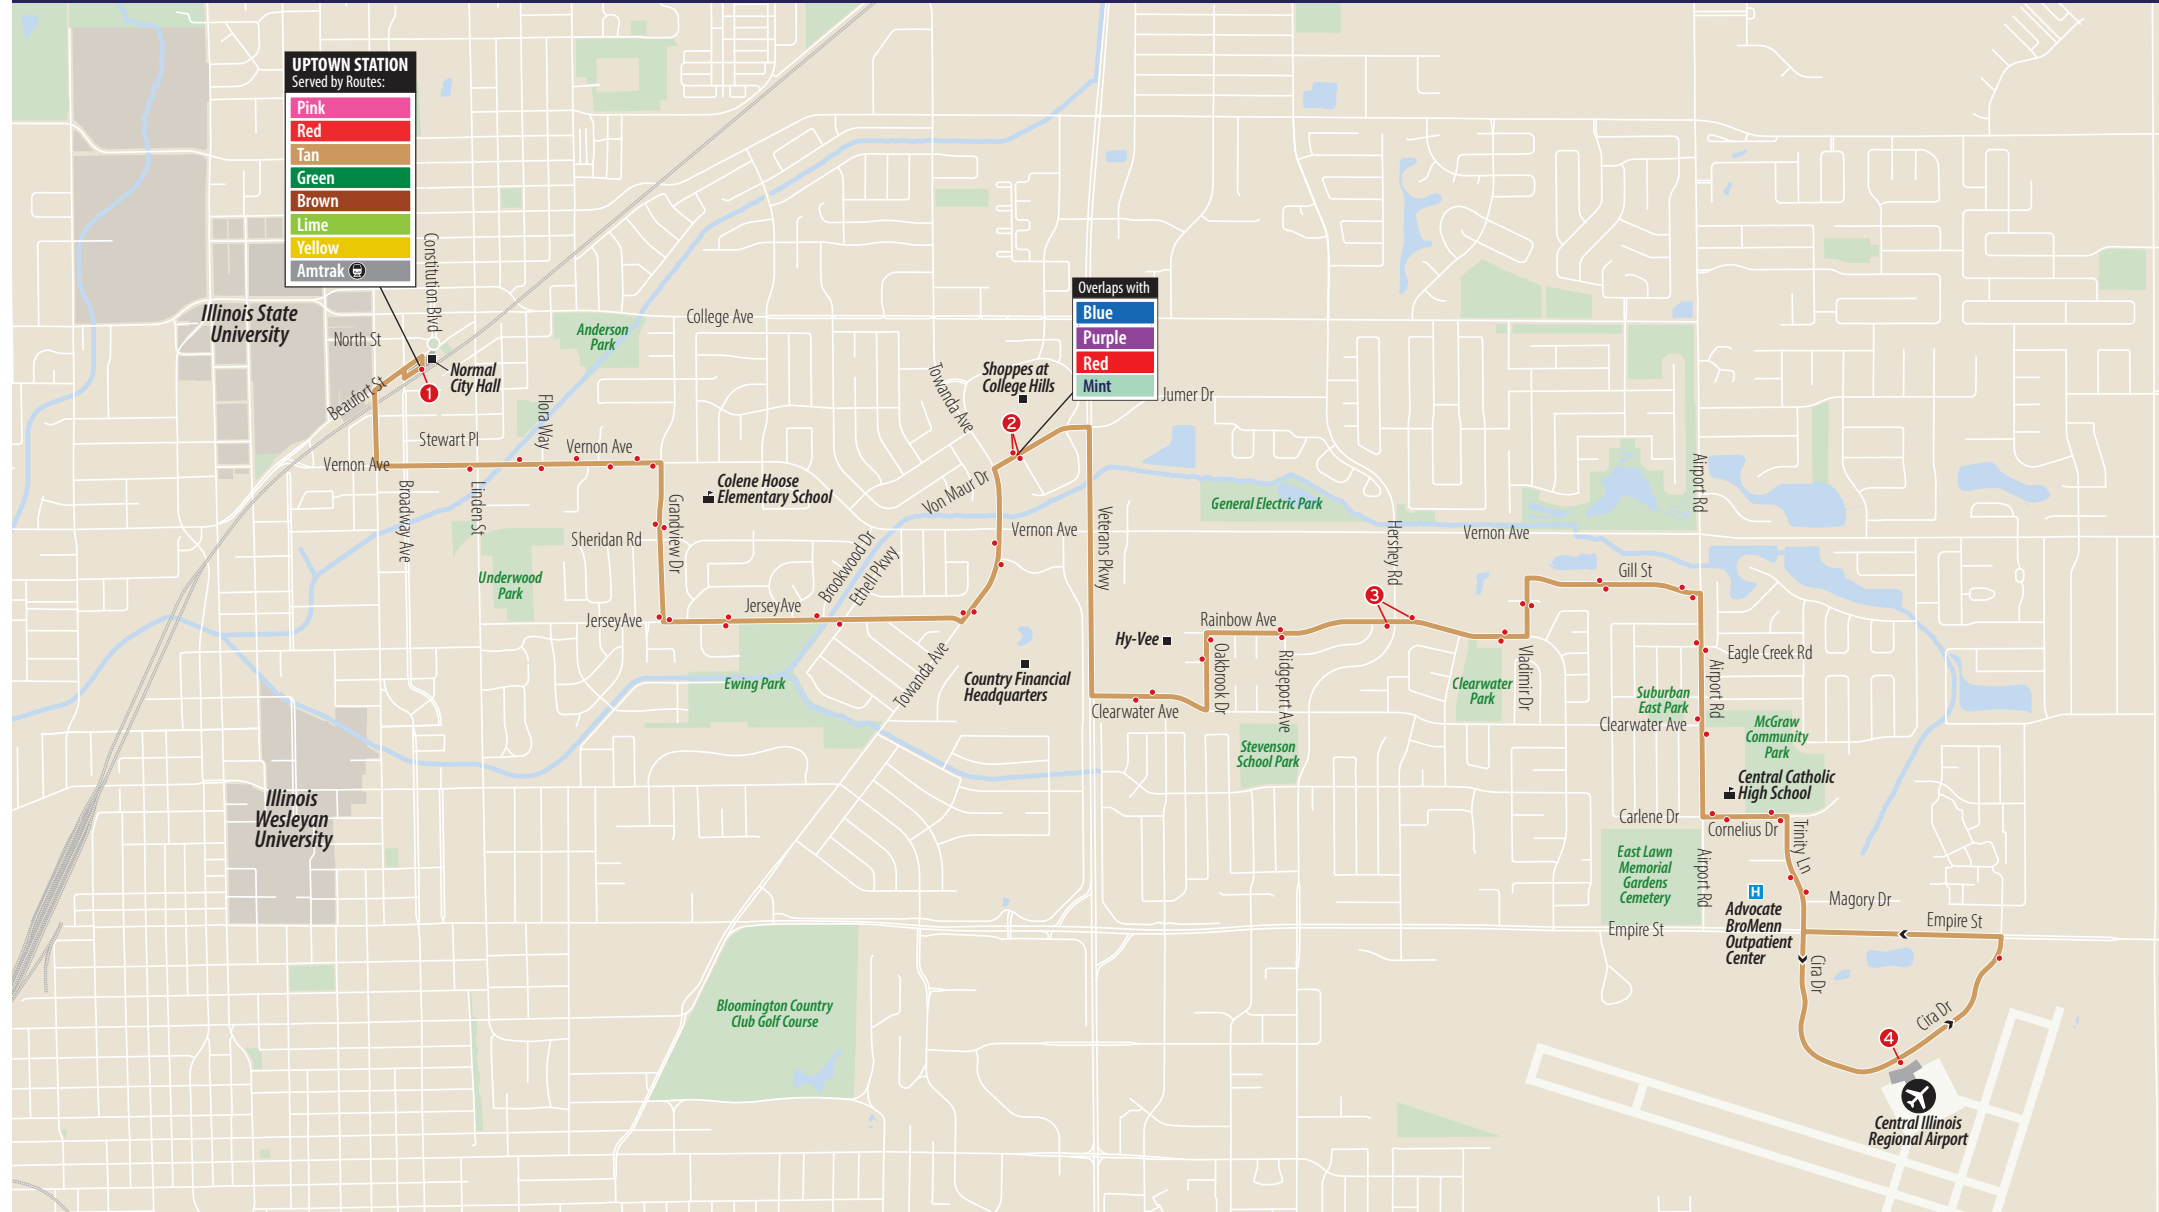

TAN ROUTE

STARTING FROM UPTOWN | MON - FRI: 6:25AM - 8:25PM | SAT: 7:25AM - 8:25PM | SUN: 7:25AM - 6:25PM

ROUTE STOPS

- 1 **UPTOWN STATION**
 - Vernon & Linden
 - Vernon Stables
 - Community Cancer Center
 - Vernon & Grandview
 - Grandview & Constituion Trail
 - Grandview & Jersey
 - Jersey & Ewing Park
 - Jersey & Parkview
 - Towanda & Jersey
 - Towanda & Kurt
- 2 **SHOPPES AT COLLEGE HILLS**
 - Hy-Vee
 - Oakbrook & Rainbow
 - Rainbow & Ridgeport
- 3 **RAINBOW & HERSHEY**
 - Rainbow & Vladimir
 - Vladimir & Tatiana
 - Gill
 - Gill & Airport
 - Airport & Mirium
 - Airport & Clearwater
 - Cornelius & Airport
 - Cornelius & Trinity
 - Trinity & Galena
- 4 **CENTRAL ILLINOIS REGIONAL AIRPORT**

REGULAR DEPARTURE SCHEDULE

60 MINUTE FREQUENCY

EASTBOUND TO C.I.R.A.

UPTOWN STATION	SHOPPES AT COLLEGE HILLS	RAINBOW & HERSHEY	C.I.R.A.
:25	:36	:43	:57

ALL TIMES ARE APPROXIMATE

WESTBOUND TO UPTOWN

C.I.R.A.	RAINBOW & HERSHEY	SHOPPES AT COLLEGE HILLS	UPTOWN STATION
:00	:08	:14	:28