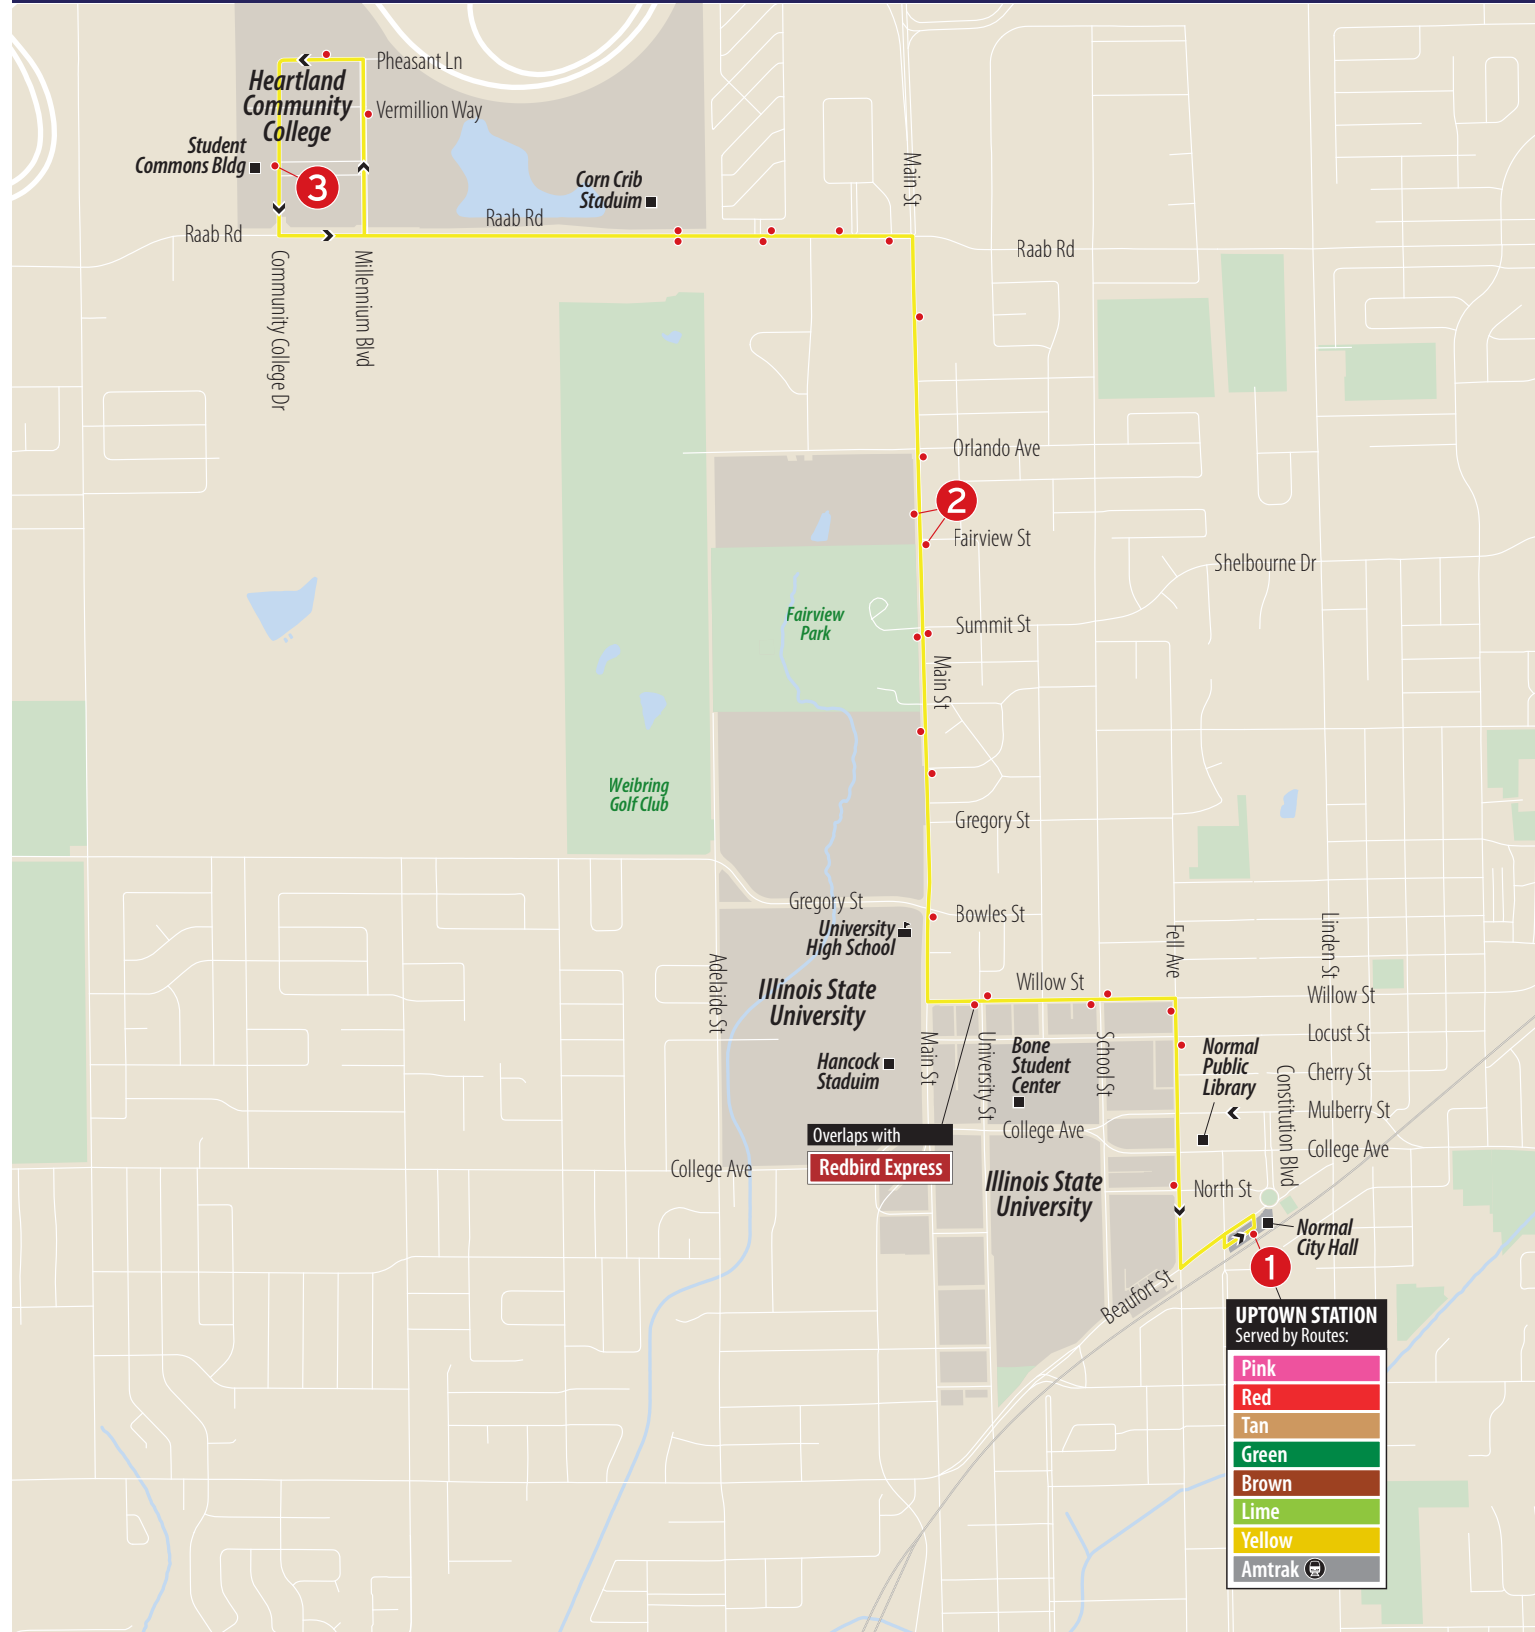

YELLOW ROUTE SPRING 2026 (JAN 11 - MAY 9)

STARTING FROM UPTOWN | MON - WED: 5:45AM - 9:45PM | THU: 5:45AM - 11:45PM | FRI: 5:45AM - 2:45AM | SAT: 7:15AM - 2:45AM | SUN: 7:15AM - 6:15PM

ROUTE STOPS

NOTE: This Route becomes the **PINK ROUTE** upon reaching Uptown Station.

- 1 UPTOWN STATION**
- Fell & Locust
- Willow & School
- Willow & University
- Main & Bowles
- Main & Manchester
- Main & Summit
- 2 MAIN & FAIRVIEW**
- Main & Orlando
- Main & Raab
- Raab & Sugar Creek
- Northmeadow Village
- Corn Crib
- Millennium & Vermillion
- Heartland Community College North
- 3 HEARTLAND COMMUNITY COLLEGE**

REGULAR DEPARTURE SCHEDULE

30 MINUTE FREQUENCY

NORTHBOUND TO H.C.C.

UPTOWN STATION	MAIN & FAIRVIEW	HEARTLAND COMMUNITY COLLEGE
:45/:15	:50/:20	:58/:28

SOUTHBOUND TO UPTOWN

HEARTLAND COMMUNITY COLLEGE	MAIN & ALUMNI CENTER	SCHOOL & NORTHFIELD
:00/:30	:04/:34	:12/:42

ALL TIMES ARE APPROXIMATE