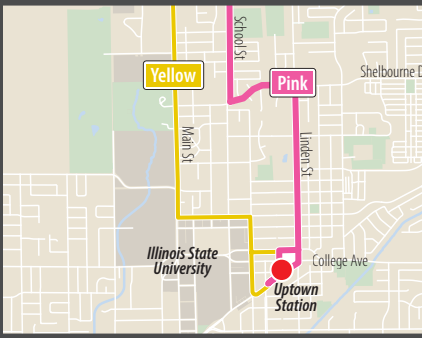

### Pink-Yellow Connection

Pink and Yellow trips are operated by single buses, so it's possible for a customer to continue from one route to another without changing buses.

Southbound Yellow becomes Northbound Pink at Uptown Station.

Southbound Pink becomes Northbound Yellow at Uptown Station.

- **Bus Stop**  
Approximate location of bus stop.
- **Timepoint**  
Refer to timetables to see when buses will serve these stops. Your stop may be between timepoints.
- ➔ **One-way**  
Arrows indicate direction of travel on one-way portions of a route.

**Southbound**  
to Uptown Normal

	DEPART	ARRIVE	
	Heartland Community College ③	Main St & Alumni Center ②	Uptown Station ①
AM	7:30	7:34	7:42
	8:00	8:04	8:12
	8:30	8:34	8:42
	9:00	9:04	9:12
	9:30	9:34	9:42
	10:00	10:04	10:12
	10:30	10:34	10:42
	11:00	11:04	11:12
	11:30	11:34	11:42
PM	12:00	12:04	12:12
	12:30	12:34	12:42
	1:00	1:04	1:12
	1:30	1:34	1:42
	2:00	2:04	2:12
	2:30	2:34	2:42
	3:00	3:04	3:12
	3:30	3:34	3:42
	4:00	4:04	4:12
	4:30	4:34	4:42
	5:00	5:04	5:12
	5:30	5:34	5:42
	6:00	6:04	6:12
	6:30	6:34	6:42
	7:00	7:04	7:12
	7:30	7:34	7:42
	8:00	8:04	8:12
	8:30	8:34	8:42
	9:00	9:04	9:12
	9:30	9:34	9:42
	10:00	10:04	10:12
	10:30	10:34	10:42
	11:00	11:04	11:12
	11:30	11:34	11:42
AM	12:00	12:04	12:12
	12:30	12:34	12:42
	1:00	1:04	1:12
	1:30	1:34	1:42
	2:00	2:04	2:12
	2:30	2:34	2:42