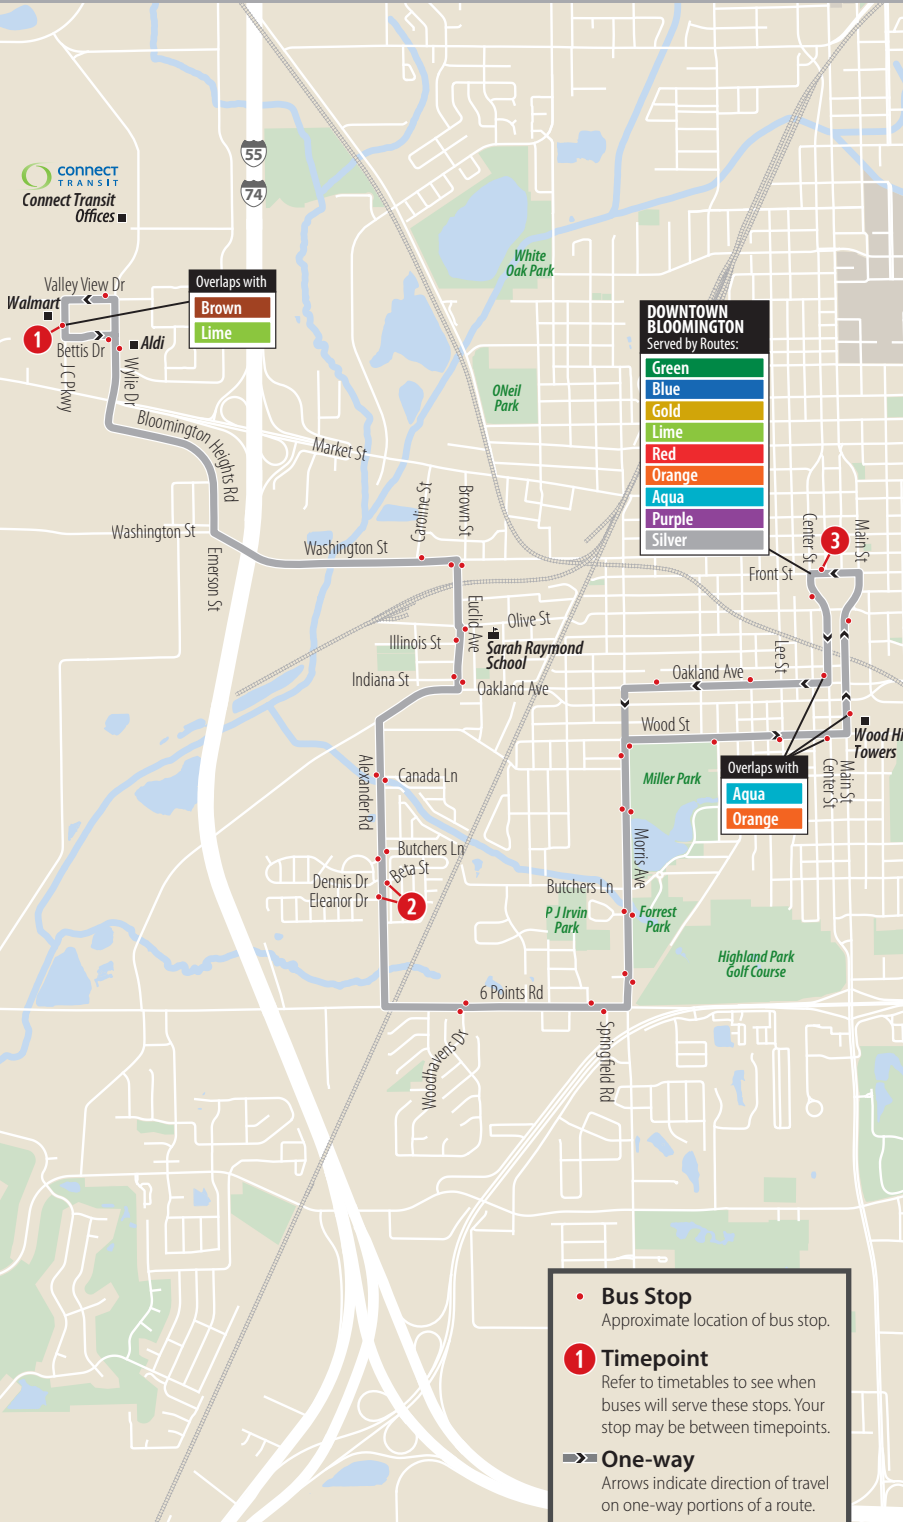

Silver Route - Reduced Frequency

Daily: 60 minute frequency

DOWNTOWN BLOOMINGTON
Served by Routes:

- Green
- Blue
- Gold
- Lime
- Red
- Orange
- Aqua
- Purple
- Silver

Overlaps with

- Brown
- Lime

Overlaps with

- Aqua
- Orange

- **Bus Stop**
  Approximate location of bus stop.
- **1** **Timepoint**
  Refer to timetables to see when buses will serve these stops. Your stop may be between timepoints.
- ➡➡ **One-way**
  Arrows indicate direction of travel on one-way portions of a route.

Monday-Friday

Eastbound

to DwnTn Bloomington

	DEPART	ARRIVE	
	Walmart Bloomington 1	Alexander Rd & Beta St 2	Downtown Bloomington 3
AM	5:45	5:57	6:12
	6:45	6:57	7:12
	7:45	7:57	8:12
	8:45	8:57	9:12
	9:45	9:57	10:12
	10:45	10:57	11:12
	11:45	11:57	12:12
PM	12:45	12:57	1:12
	1:45	1:57	2:12
	2:45	2:57	3:12
	3:45	3:57	4:12
	4:45	4:57	5:12
	5:45	5:57	6:12
	6:45	6:57	7:12
	7:45	7:57	8:12

Westbound

to Walmart

	DEPART	ARRIVE	
	Downtown Bloomington 3	Alexander Rd & Beta St 2	Walmart Bloomington 1
AM	6:15	6:24	6:34
	7:15	7:24	7:34
	8:15	8:24	8:34
	9:15	9:24	9:34
	10:15	10:24	10:34
	11:15	11:24	11:34
PM	12:15	12:24	12:34
	1:15	1:24	1:34
	2:15	2:24	2:34
	3:15	3:24	3:34
	4:15	4:24	4:34
	5:15	5:24	5:34
	6:15	6:24	6:34
	7:15	7:24	7:34
	8:15	8:24	8:34

Saturday/Sunday

Eastbound

to DwnTn Bloomington

	DEPART	ARRIVE	
	Walmart Bloomington 1	Alexander Rd & Beta St 2	Downtown Bloomington 3
AM	6:45	6:57	7:12
	7:45	7:57	8:12
	8:45	8:57	9:12
	9:45	9:57	10:12
	10:45	10:57	11:12
	11:45	11:57	12:12
PM	12:45	12:57	1:12
	1:45	1:57	2:12
	2:45	2:57	3:12
	3:45	3:57	4:12
	4:45	4:57	5:12
	5:45	5:57	6:12
	6:45	6:57	7:12
	7:45	7:57	8:12

Westbound

to Walmart

	DEPART	ARRIVE	
	Downtown Bloomington 3	Alexander Rd & Beta St 2	Walmart Bloomington 1
AM	7:15	7:24	7:34
	8:15	8:24	8:34
	9:15	9:24	9:34
	10:15	10:24	10:34
	11:15	11:24	11:34
PM	12:15	12:24	12:34
	1:15	1:24	1:34
	2:15	2:24	2:34
	3:15	3:24	3:34
	4:15	4:24	4:34
	5:15	5:24	5:34
	6:15	6:24	6:34
	7:15	7:24	7:34
	8:15	8:24	8:34

Shaded trips operate Saturday only