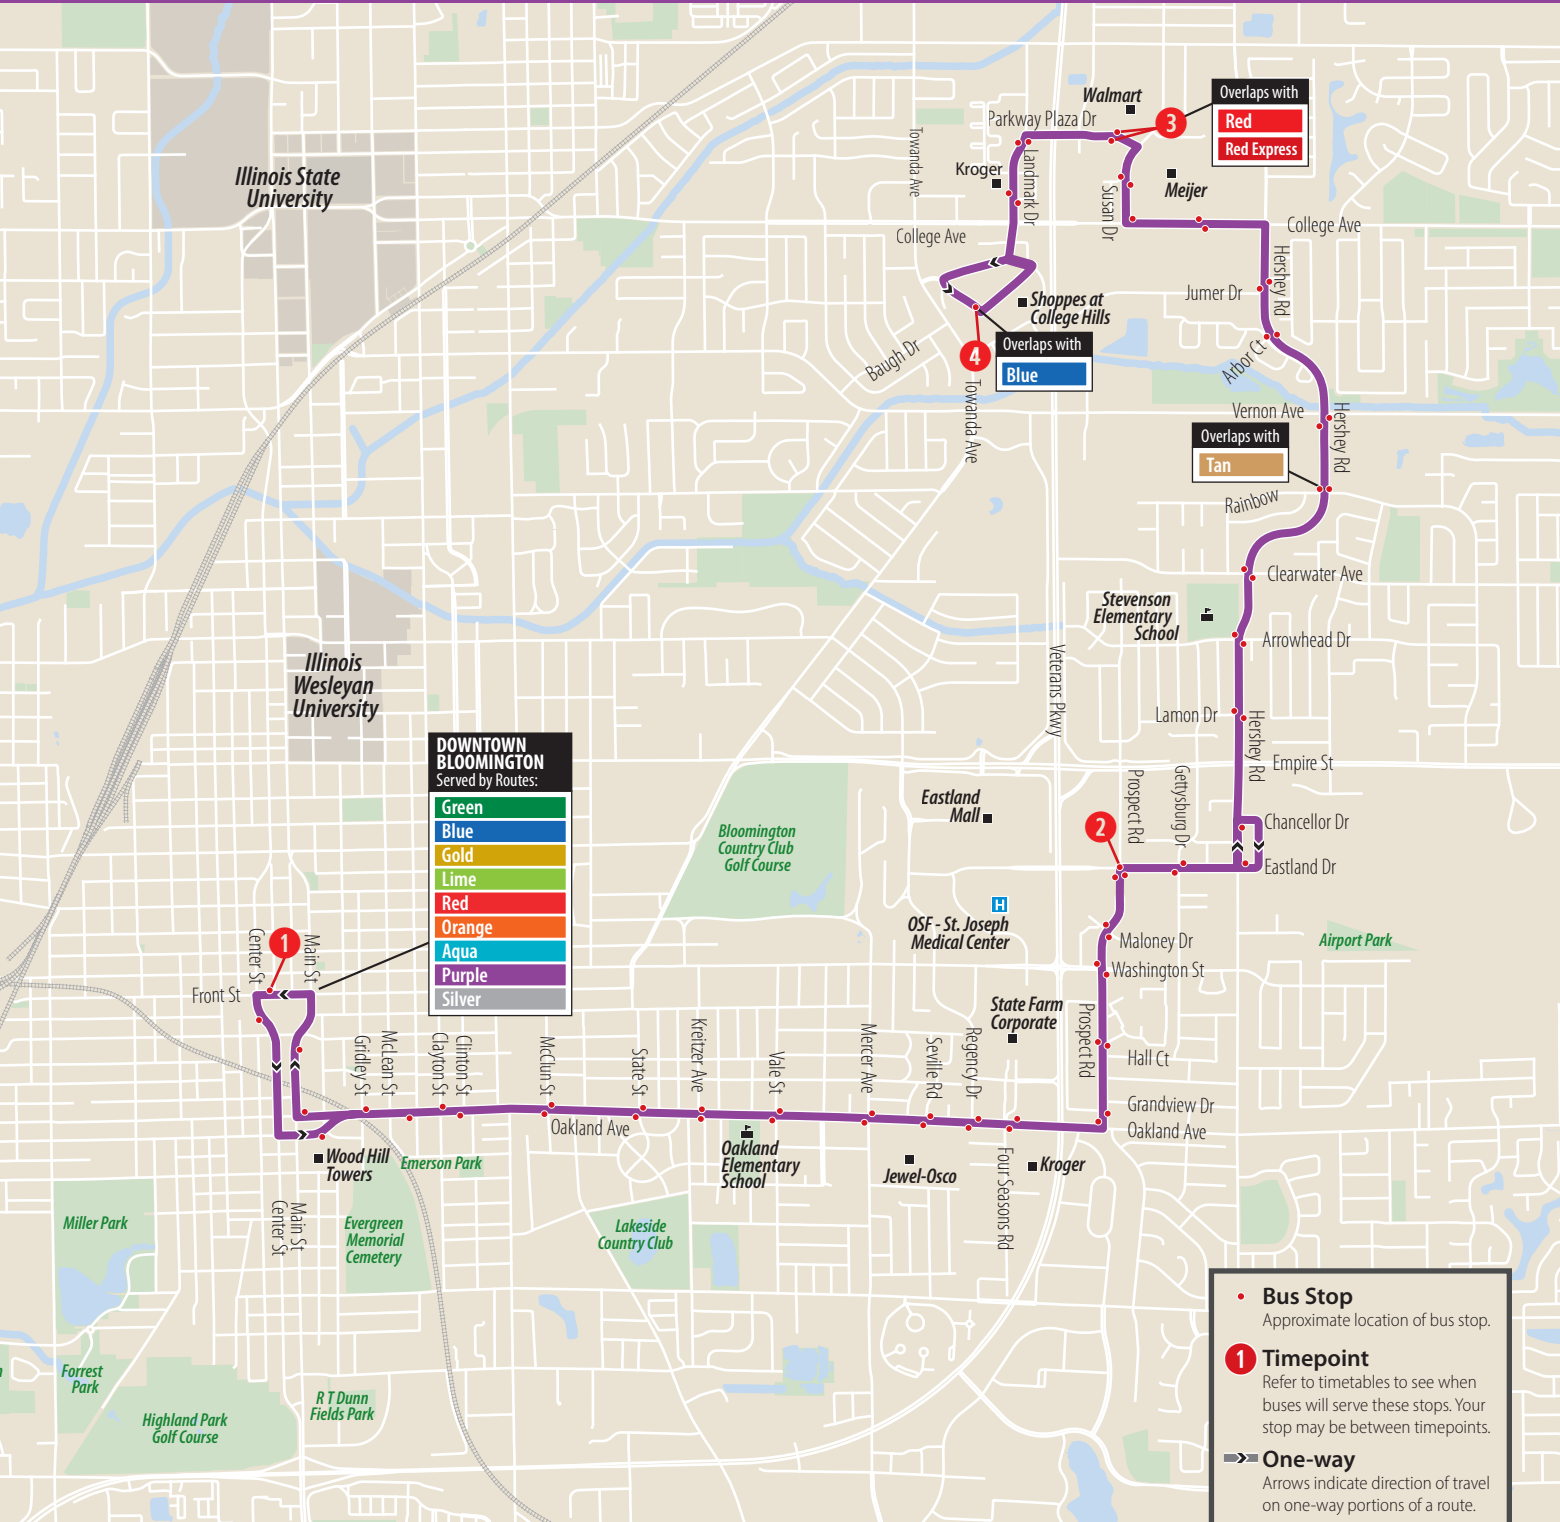

Purple Route - Reduced Frequency

Purple

Daily: 60 minute frequency

Monday-Friday

Eastbound
to Shoppes at College Hills

	DEPART	ARRIVE	
	Downtown Bloomington	Eastland & Prospect	Walmart Normal
	1	2	3
	4		Shoppes at College Hills
	Continues as Blue		
AM	5:30	5:43	5:53
	6:30	6:43	6:53
	7:30	7:43	7:53
	8:30	8:43	8:53
	9:30	9:43	9:53
	10:30	10:43	10:53
	11:30	11:43	11:53
PM	12:30	12:43	12:53
	1:30	1:43	1:53
	2:30	2:43	2:53
	3:30	3:43	3:53
	4:30	4:43	4:53
	5:30	5:43	5:53
	6:30	6:43	6:53
	7:30	7:43	7:53

Westbound
to Downtown Bloomington

	DEPART	ARRIVE	
	Shoppes at College Hills	Walmart Normal	Eastland & Prospect
	4	3	2
	1		Downtown Bloomington
	Continues as Blue		
AM	6:50	6:57	7:10
	7:50	7:57	8:10
	8:50	8:57	9:10
	9:50	9:57	10:10
	10:50	10:57	11:10
	11:50	11:57	12:10
PM	12:50	12:57	1:10
	1:50	1:57	2:10
	2:50	2:57	3:10
	3:50	3:57	4:10
	4:50	4:57	5:10
	5:50	5:57	6:10
	6:50	6:57	7:10
	7:50	7:57	8:10

Eastbound Purple becomes Southbound Blue at College Hills.

Northbound Blue becomes Westbound Purple at College Hills.