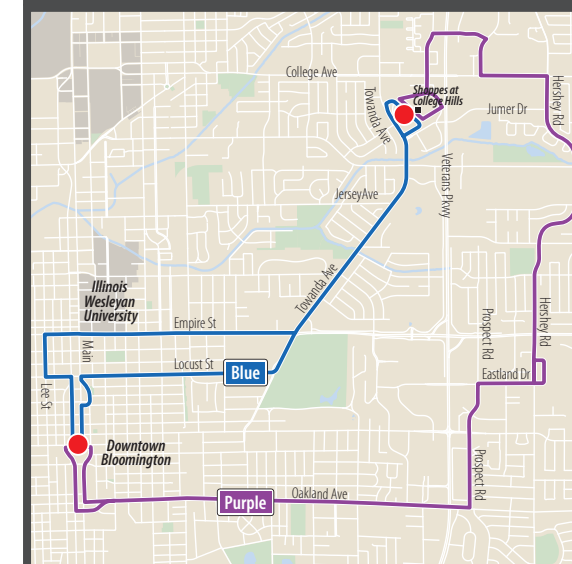

Purple-Blue Connection

Purple and Blue trips are operated by single buses, so it's possible for a customer to continue from one route to another without changing buses.

Eastbound Purple becomes Southbound Blue at College Hills.

Northbound Blue becomes Westbound Purple at College Hills.