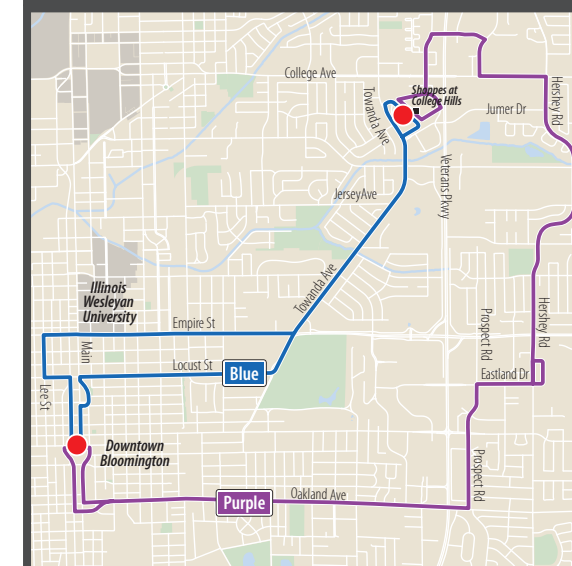

Purple-Blue Connection

Purple and Blue trips are operated by single buses, so it's possible for a customer to continue from one route to another without changing buses.

Eastbound Purple becomes Southbound Blue at College Hills.

Northbound Blue becomes Westbound Purple at College Hills.