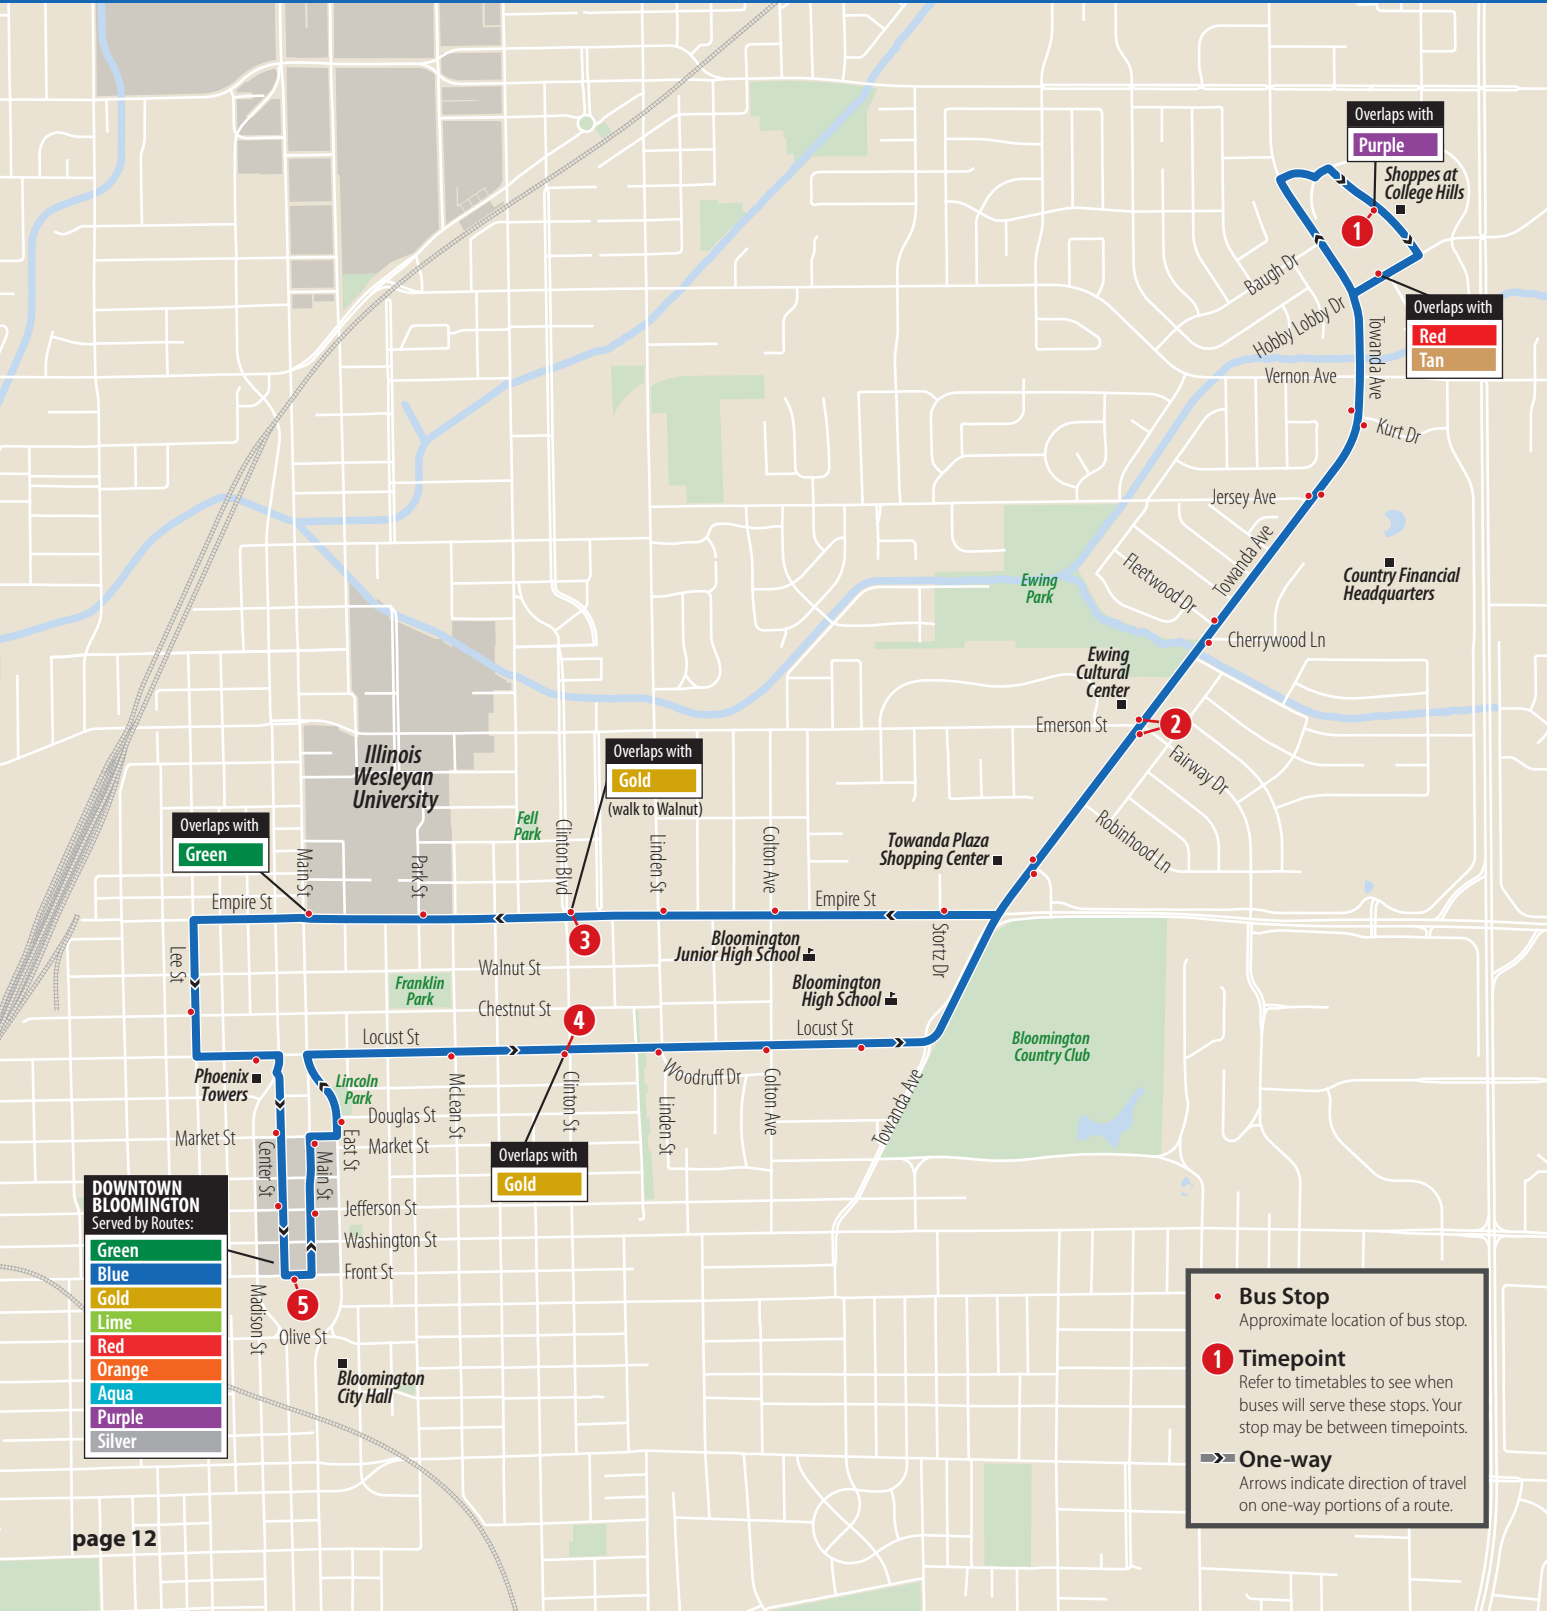

Blue Route - Reduced Frequency

Daily: 60 minute frequency

- DOWNTOWN BLOOMINGTON Served by Routes:**
- Green
 - Blue
 - Gold
 - Lime
 - Red
 - Orange
 - Aqua
 - Purple
 - Silver

- **Bus Stop**
Approximate location of bus stop.
- 1 **Timepoint**
Refer to timetables to see when buses will serve these stops. Your stop may be between timepoints.
- ➡ **One-way**
Arrows indicate direction of travel on one-way portions of a route.

Monday-Friday

Southbound
to Downtown Bloomington

	DEPART	ARRIVE			
	Shoppes at College Hills 1	Towanda Ave & Emerson St 2	Empire St & Clinton Blvd 3	Downtown Bloomington 5	Continues as Purple
AM	6:10	6:17	6:19	6:25	
	7:10	7:17	7:19	7:25	
	8:10	8:17	8:19	8:25	
	9:10	9:17	9:19	9:25	
	10:10	10:17	10:19	10:25	
	11:10	11:17	11:19	11:25	
PM	12:10	12:17	12:19	12:25	
	1:10	1:17	1:19	1:25	
	2:10	2:17	2:19	2:25	
	3:10	3:17	3:19	3:25	
	4:10	4:17	4:19	4:25	
	5:10	5:17	5:19	5:25	
	6:10	6:17	6:19	6:25	
	7:10	7:17	7:19	7:25	
	8:10	8:17	8:19	8:25	

Shaded trips operate Saturday only

Northbound
to Shoppes at College Hills

	DEPART	ARRIVE			
	Downtown Bloomington 5	Locust St & Clinton St 4	Towanda Ave & Fairway Dr 2	Shoppes at College Hills 1	Continues as Purple
AM	6:30	6:35	6:40	6:45	
	7:30	7:35	7:40	7:45	
	8:30	8:35	8:40	8:45	
	9:30	9:35	9:40	9:45	
	10:30	10:35	10:40	10:45	
	11:30	11:35	11:40	11:45	
PM	12:30	12:35	12:40	12:45	
	1:30	1:35	1:40	1:45	
	2:30	2:35	2:40	2:45	
	3:30	3:35	3:40	3:45	
	4:30	4:35	4:40	4:45	
	5:30	5:35	5:40	5:45	
	6:30	6:35	6:40	6:45	
	7:30	7:35	7:40	7:45	
	8:30	8:35	8:40	8:45	