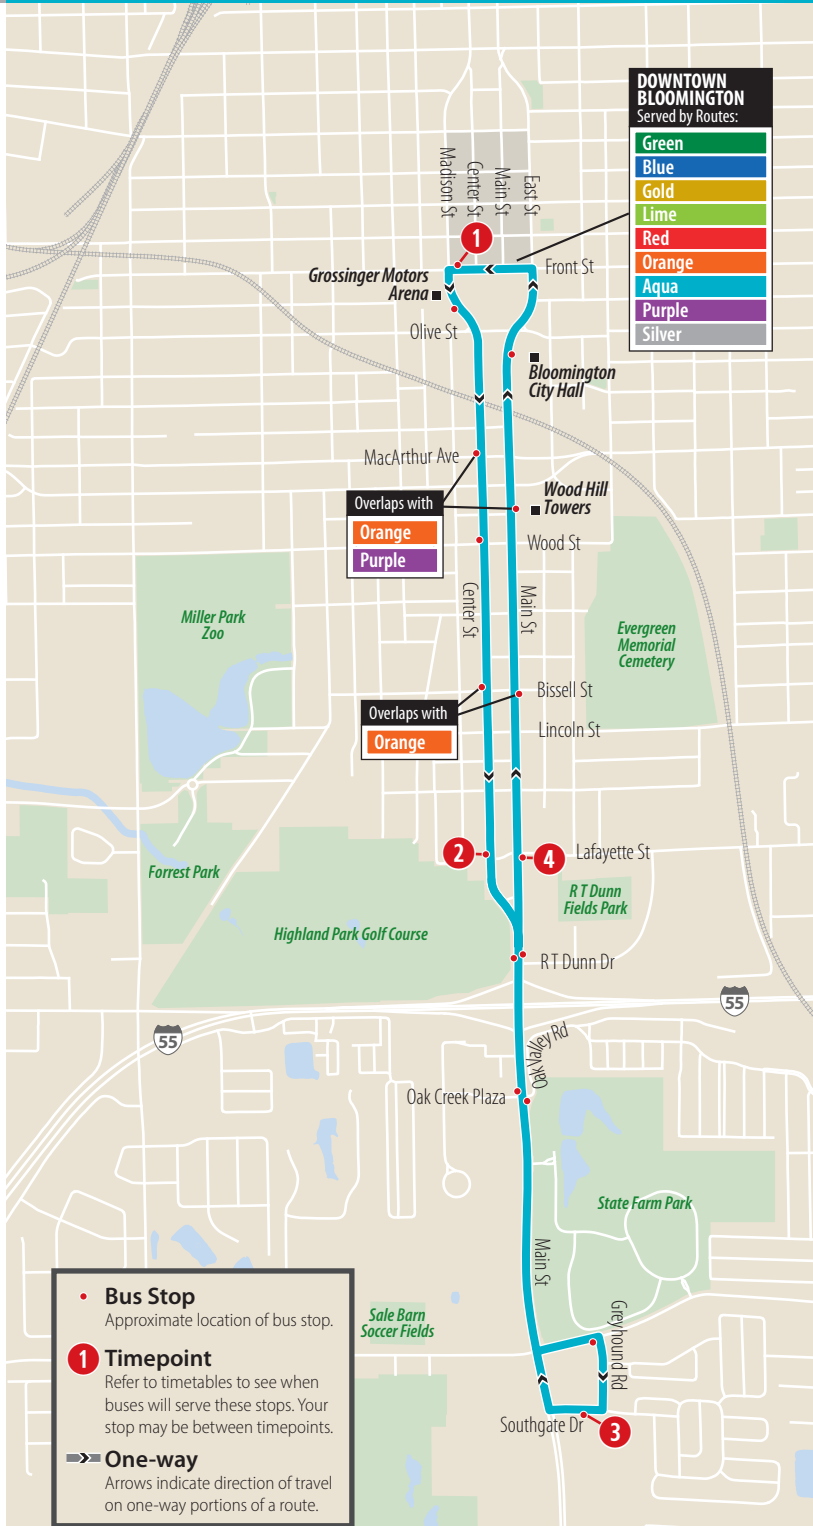

Aqua Route - Reduced Frequency

Aqua

Daily: 60 minute frequency

Monday-Friday

Southbound to Southgate Drive

	DEPART		ARRIVE
	Downtown Bloomington 1	Center & Lafayette 2	Greyhound & Southgate 3
AM	6:30	6:34	6:39
	7:30	7:34	7:39
	8:30	8:34	8:39
	9:30	9:34	9:39
	10:30	10:34	10:39
	11:30	11:34	11:39
PM	12:30	12:34	12:39
	1:30	1:34	1:39
	2:30	2:34	2:39
	3:30	3:34	3:39
	4:30	4:34	4:39
	5:30	5:34	5:39
	6:30	6:34	6:39
	7:30	7:34	7:39
	8:30	8:34	8:39

Northbound to Downtown Bloomington

	DEPART		ARRIVE
	Greyhound & Southgate 3	Main & Lafayette 4	Downtown Bloomington 1
AM	5:40	5:44	5:49
	6:40	6:44	6:49
	7:40	7:44	7:49
	8:40	8:44	8:49
	9:40	9:44	9:49
	10:40	10:44	10:49
PM	11:40	11:44	11:49
	12:40	12:44	12:49
	1:40	1:44	1:49
	2:40	2:44	2:49
	3:40	3:44	3:49
	4:40	4:44	4:49
	5:40	5:44	5:49
	6:40	6:44	6:49
	7:40	7:44	7:49
	8:40	8:44	8:49

Continues as Orange

Saturday/Sunday

Southbound to Southgate Drive

	DEPART		ARRIVE
	Downtown Bloomington 1	Center & Lafayette 2	Greyhound & Southgate 3
AM	7:30	7:34	7:39
	8:30	8:34	8:39
	9:30	9:34	9:39
	10:30	10:34	10:39
	11:30	11:34	11:39
PM	12:30	12:34	12:39
	1:30	1:34	1:39
	2:30	2:34	2:39
	3:30	3:34	3:39
	4:30	4:34	4:39
	5:30	5:34	5:39
	6:30	6:34	6:39
	7:30	7:34	7:39
	8:30	8:34	8:39

Northbound to Downtown Bloomington

	DEPART		ARRIVE
	Greyhound & Southgate 3	Main & Lafayette 4	Downtown Bloomington 1
AM	6:40	6:44	6:49
	7:40	7:44	7:49
	8:40	8:44	8:49
	9:40	9:44	9:49
	10:40	10:44	10:49
	11:40	11:44	11:49
PM	12:40	12:44	12:49
	1:40	1:44	1:49
	2:40	2:44	2:49
	3:40	3:44	3:49
	4:40	4:44	4:49
	5:40	5:44	5:49
	6:40	6:44	6:49
	7:40	7:44	7:49
	8:40	8:44	8:49