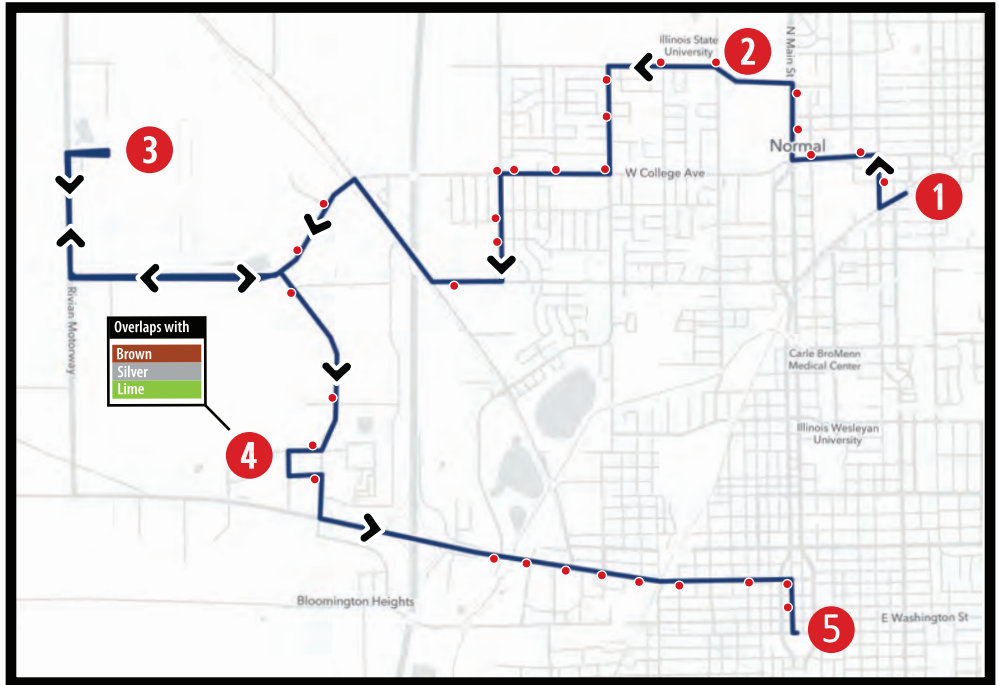

# Sapphire Route

Daily: 30-minute frequency

Sapphire

To Rivian  
**Northbound**

To Bloomington  
Walmart  
**Southbound**

DEPART ARRIVE

Walmart Bloomington 1	Rivian 2
5:45	5:53
6:15	6:23
6:45	6:53
7:15	7:23
7:45	7:53
8:15	8:23
8:45	8:53
9:15	9:23
9:45	9:53
10:15	10:23
10:45	10:53
11:15	11:23
11:45	11:53
12:15	12:23
12:45	12:53
1:15	1:23
1:45	1:53
2:15	2:23
2:45	2:53
3:15	3:23
3:45	3:53
4:15	4:23
4:45	4:53
5:15	5:23
5:45	5:53
6:15	6:23
6:45	6:53
7:15	7:23
7:45	7:53
8:15	8:23
8:45	8:53
9:15	9:23
9:45	

P.M.

DEPART ARRIVE

Rivian 2	Walmart Bloomington 1
5:57	6:04
6:27	6:34
6:57	7:04
7:27	7:34
7:57	8:04
8:27	8:34
8:57	9:04
9:27	9:34
9:57	10:04
10:27	10:34
10:57	11:04
11:27	11:34
11:57	12:04
12:27	12:34
12:57	1:04
1:27	1:34
1:57	2:04
2:27	2:34
2:57	3:04
3:27	3:34
3:57	4:04
4:27	4:34
4:57	5:04
5:27	5:34
5:57	6:04
6:27	6:34
6:57	7:04
7:27	7:34
7:57	8:04
8:27	8:34
8:57	9:04
9:27	9:34

# First Lap - Monday - Friday ONLY

This route will not be used any other time of the day or on the weekends.

Southbound	Depart
<b>1</b> Uptown Station	5:10
<b>2</b> Cardinal Court	5:17
<b>3</b> Rivian	5:39
<b>4</b> Walmart Bloomington	5:47
<b>5</b> Downtown Bloomington	6:00

All times are A.M.

Northbound	Depart
<b>5</b> Downtown Bloomington	5:20
<b>4</b> Walmart Bloomington	5:30
<b>3</b> Rivian	5:38
<b>2</b> Cardinal Court	5:55
<b>1</b> Uptown Station	6:00

All times are A.M.