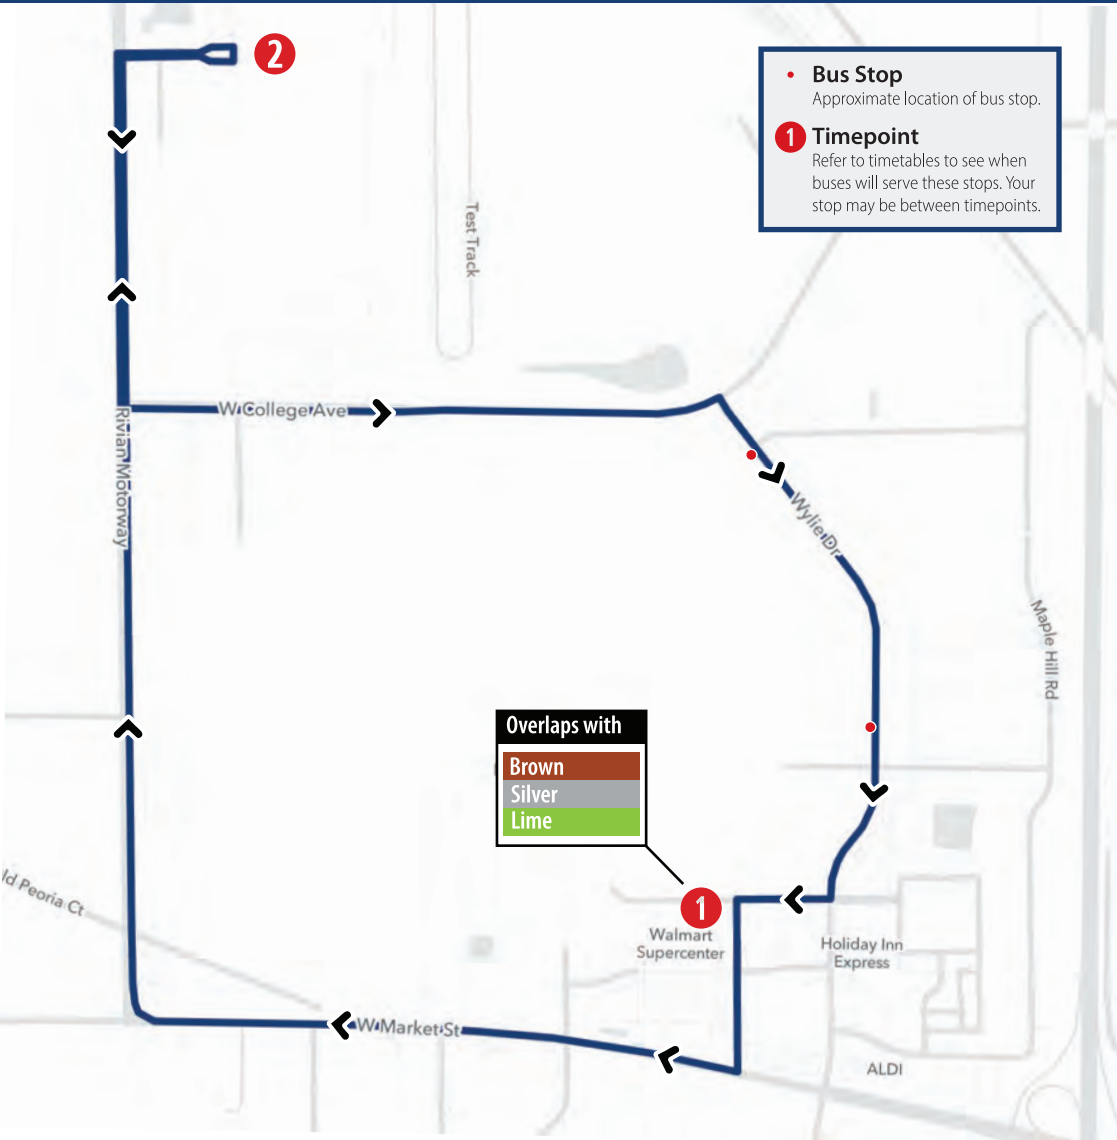

# Sapphire Route

Daily: 30-minute frequency

Sapphire

To Rivian  
**Northbound**

To Bloomington  
Walmart  
**Southbound**

DEPART ARRIVE

Walmart Bloomington 1	Rivian 2
5:45	5:53
6:15	6:23
6:45	6:53
7:15	7:23
7:45	7:53
8:15	8:23
8:45	8:53
9:15	9:23
9:45	9:53
10:15	10:23
10:45	10:53
11:15	11:23
11:45	11:53
12:15	12:23
12:45	12:53
1:15	1:23
1:45	1:53
2:15	2:23
2:45	2:53
3:15	3:23
3:45	3:53
4:15	4:23
4:45	4:53
5:15	5:23
5:45	5:53
6:15	6:23
6:45	6:53
7:15	7:23
7:45	7:53
8:15	8:23
8:45	8:53
9:15	9:23
9:45	

P.M.

DEPART ARRIVE

Rivian 2	Walmart Bloomington 1
5:57	6:04
6:27	6:34
6:57	7:04
7:27	7:34
7:57	8:04
8:27	8:34
8:57	9:04
9:27	9:34
9:57	10:04
10:27	10:34
10:57	11:04
11:27	11:34
11:57	12:04
12:27	12:34
12:57	1:04
1:27	1:34
1:57	2:04
2:27	2:34
2:57	3:04
3:27	3:34
3:57	4:04
4:27	4:34
4:57	5:04
5:27	5:34
5:57	6:04
6:27	6:34
6:57	7:04
7:27	7:34
7:57	8:04
8:27	8:34
8:57	9:04
9:27	9:34

# First Lap - Monday - Friday ONLY

This route will not be used any other time of the day or on the weekends.

Southbound	Depart
<b>1</b> Uptown Station	5:10
<b>2</b> Cardinal Court	5:17
<b>3</b> Rivian	5:39
<b>4</b> Walmart Bloomington	5:47
<b>5</b> Downtown Bloomington	6:00

All times are A.M.

Northbound	Depart
<b>5</b> Downtown Bloomington	5:20
<b>4</b> Walmart Bloomington	5:30
<b>3</b> Rivian	5:38
<b>2</b> Cardinal Court	5:55
<b>1</b> Uptown Station	6:00

All times are A.M.