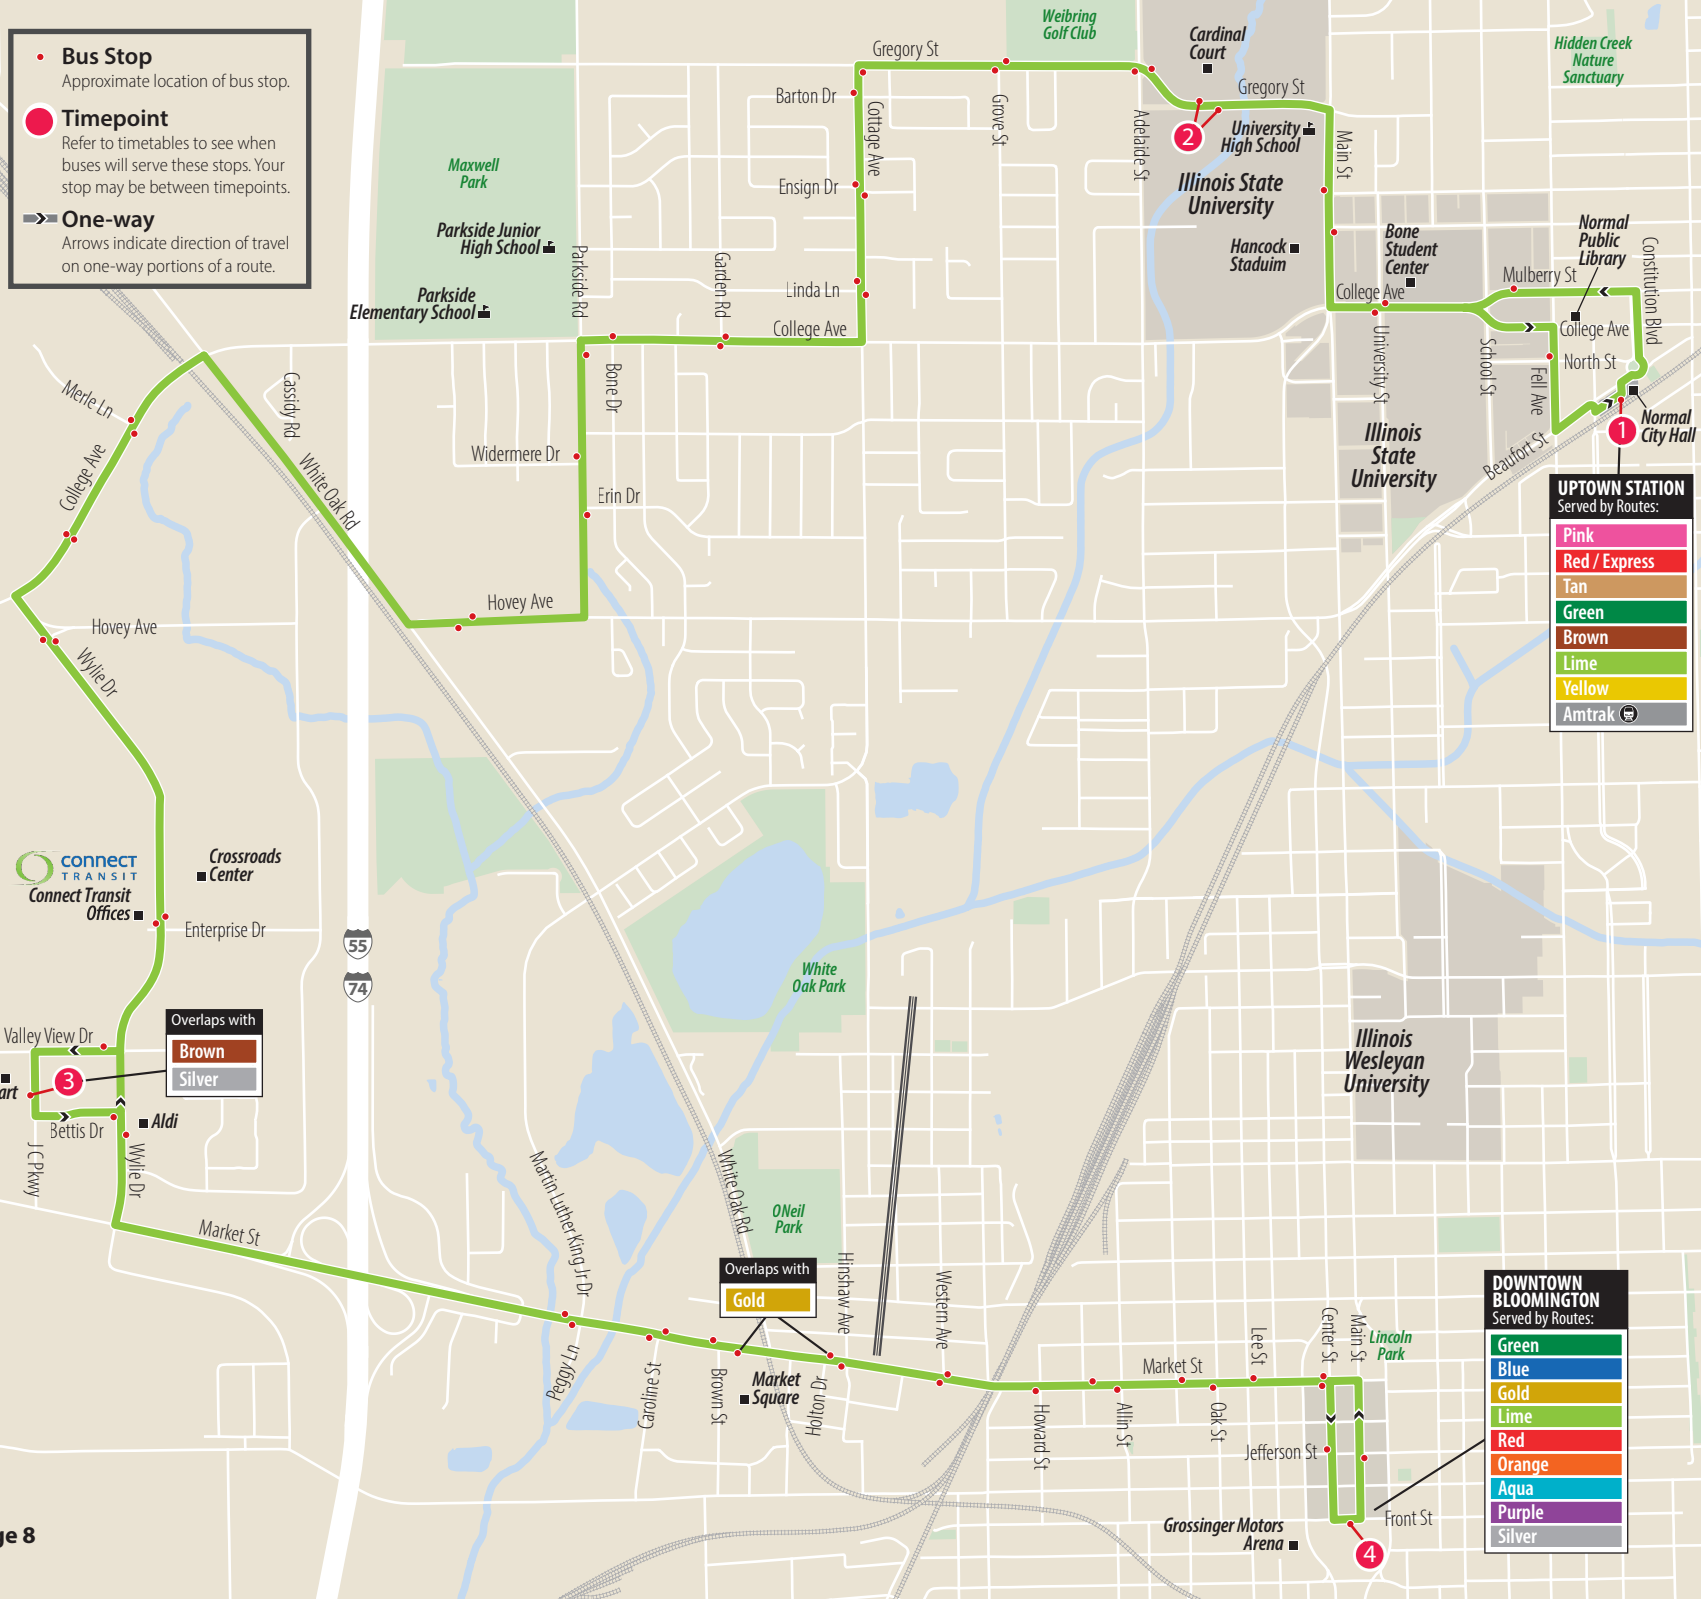

Lime Route

Mon-Fri: 30 minute frequency
Saturday: 30 minute frequency
Sunday: 30 minute frequency

Lime

- **Bus Stop**
  Approximate location of bus stop.
- **Timepoint**
  Refer to timetables to see when buses will serve these stops. Your stop may be between timepoints.
- **One-way**
  Arrows indicate direction of travel on one-way portions of a route.

1. **UPTOWN STATION**
   Served by Routes:
2. Pink
   - Red / Express
   - Tan
   - Green
   - Brown
   - Lime
   - Yellow
   - Amtrak

1. **DOWNTOWN BLOOMINGTON**
   Served by Routes:
2. Green
   - Blue
   - Gold
   - Lime
   - Red
   - Orange
   - Aqua
   - Purple
   - Silver

Monday-Friday

Southbound to Downtown Bloomington

DEPART	ARRIVE	DEPART	ARRIVE
Uptown Station	Cardinal Court	Walmart Bloomington	Downtown Bloomington
5:45	5:53	6:10	6:30
6:15	6:23	6:40	7:00
6:45	6:53	7:10	7:30
7:15	7:23	7:40	8:00
7:45	7:53	8:10	8:30
8:15	8:23	8:40	9:00
8:45	8:53	9:10	9:30
9:15	9:23	9:40	10:00
9:45	9:53	10:10	10:30
10:15	10:23	10:40	11:00
10:45	10:53	11:10	11:30
11:15	11:23	11:40	12:00
11:45	11:53	12:10	12:30
12:15	12:23	12:40	1:00
12:45	12:53	1:10	1:30
1:15	1:23	1:40	2:00
1:45	1:53	2:10	2:30
2:15	2:23	2:40	3:00
2:45	2:53	3:10	3:30
3:15	3:23	3:40	4:00
3:45	3:53	4:10	4:30
4:15	4:23	4:40	5:00
4:45	4:53	5:10	5:30
5:15	5:23	5:40	6:00
5:45	5:53	6:10	6:30
6:15	6:23	6:40	7:00
6:45	6:53	7:10	7:30
7:15	7:23	7:40	8:00
7:45	7:53	8:10	8:30
8:15	8:23	8:40	9:00
8:45	8:53	9:10	9:30
9:15	9:23	9:40	10:00
9:45	9:53		
10:15	A 10:23		

A Trip ends at Connect Transit

Northbound to Uptown Normal

DEPART	ARRIVE	DEPART	ARRIVE
Downtown Bloomington	Walmart Bloomington	Cardinal Court	Uptown Station
6:00	6:10	6:22	6:40
6:30	6:40	6:52	7:10
7:00	7:10	7:22	7:40
7:30	7:40	7:52	8:10
8:00	8:10	8:22	8:40
8:30	8:40	8:52	9:10
9:00	9:10	9:22	9:40
9:30	9:40	9:52	10:10
10:00	10:10	10:22	10:40
10:30	10:40	10:52	11:10
11:00	11:10	11:22	11:40
11:30	11:40	11:52	12:10
12:00	12:10	12:22	12:40
12:30	12:40	12:52	1:10
1:00	1:10	1:22	1:40
1:30	1:40	1:52	2:10
2:00	2:10	2:22	2:40
2:30	2:40	2:52	3:10
3:00	3:10	3:22	3:40
3:30	3:40	3:52	4:10
4:00	4:10	4:22	4:40
4:30	4:40	4:52	5:10
5:00	5:10	5:22	5:40
5:30	5:40	5:52	6:10
6:00	6:10	6:22	6:40
6:30	6:40	6:52	7:10
7:00	7:10	7:22	7:40
7:30	7:40	7:52	8:10
8:00	8:10	8:22	8:40
8:30	8:40	8:52	9:10
9:00	9:10	9:22	9:40
9:30	9:40	9:52	10:10
10:00	A 10:10		

A Trip ends at Connect Transit

Saturday/Sunday

Southbound to Downtown Bloomington

DEPART	ARRIVE	DEPART	ARRIVE
Uptown Station	Cardinal Court	Walmart Bloomington	Downtown Bloomington
5:45	5:53	6:10	6:30
6:15	6:23	6:40	7:00
6:45	6:53	7:10	7:30
7:15	7:23	7:40	8:00
7:45	7:53	8:10	8:30
8:15	8:23	8:40	9:00
8:45	8:53	9:10	9:30
9:15	9:23	9:40	10:00
9:45	9:53	10:10	10:30
10:15	10:23	10:40	11:00
10:45	10:53	11:10	11:30
11:15	11:23	11:40	12:00
11:45	11:53	12:10	12:30
12:15	12:23	12:40	1:00
12:45	12:53	1:10	1:30
1:15	1:23	1:40	2:00
1:45	1:53	2:10	2:30
2:15	2:23	2:40	3:00
2:45	2:53	3:10	3:30
3:15	3:23	3:40	4:00
3:45	3:53	4:10	4:30
4:15	4:23	4:40	5:00
4:45	4:53	5:10	5:30
5:15	5:23	5:40	6:00
5:45	5:53	6:10	6:30
6:15	6:23	6:40	7:00
6:45	B 6:53	7:10	7:30
7:15	B 7:23	7:40	8:00
7:45	B 7:53	8:10	8:30
8:15	8:23	8:40	9:00
8:45	8:53	9:10	9:30
9:15	9:23	9:40	10:00
9:45	A 9:53		
10:15	A 10:23		

A Trip ends at Connect Transit

B On Sundays, trip ends at Connect Transit

Northbound to Uptown Normal